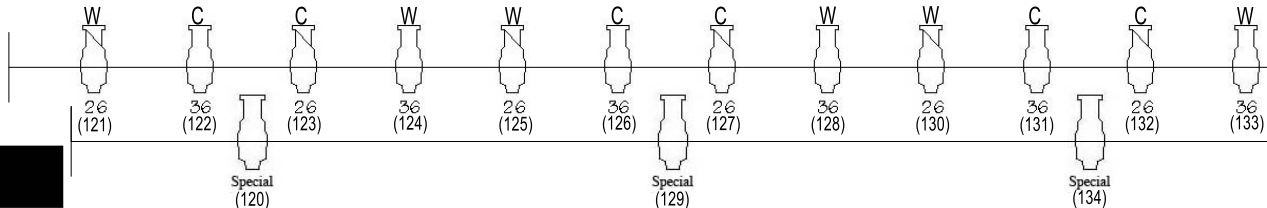

BACK OF STAGE

FRONT OF STAGE

MAIN FLOOR SEATING

LX - CATWALK

LX Fixture Legend:	
Symbol	Meaning
W	Warm (R-02)
C	Cool (R-63)
OW	Open White Fresnel
LED-F	LED Full Color Fresnel
LED-CYC	LED Full Color CYC Light
T	Tip
OH	Overhead
(#)	Dimmer Number

Front Area Wash:	
Coverage Area	Symbol
Down Stage Warm / Cools	1
Mid Stage Warm / Cools	2
Up Stage Warm / Cools	3

Matsqui Centennial Auditorium (MCA)
MAGIC SHEET (2 OF 2)

Date: 01/04/2021
 Drawing by: RC

Color Area Wash:

Coverage Area	Symbol
Down Stage Colors & Open White	1
Up Stage Colors & Open White	2