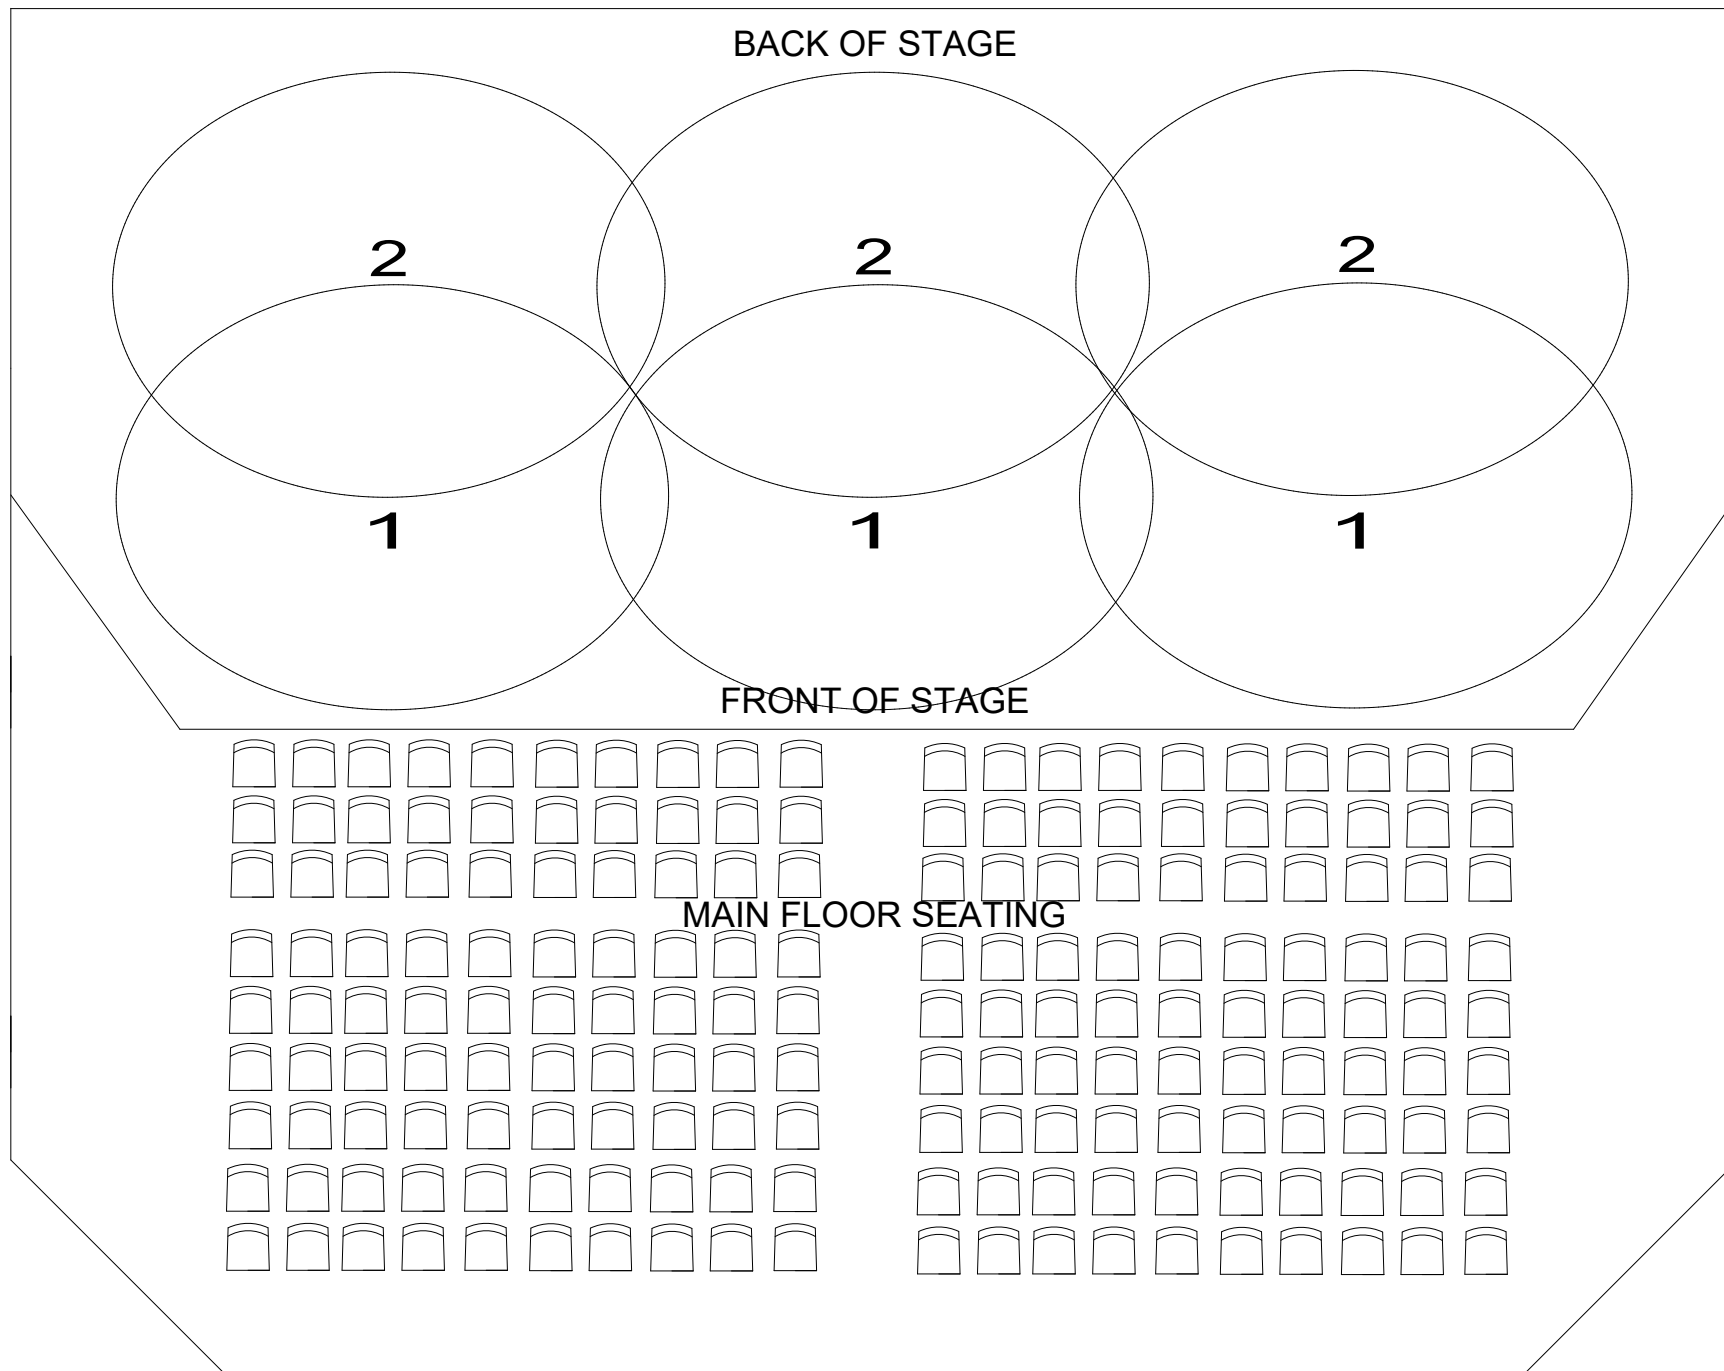

BACK OF STAGE

FRONT OF STAGE

MAIN FLOOR SEATING

LX - CATWALK

LX Fixture Legend:	
Symbol	Meaning
W	Warm (R-02)
C	Cool (R-63)
OW	Open White Fresnel
LED-F	LED Full Color Fresnel
LED-CYC	LED Full Color CYC Light
T	Tip
OH	Overhead
(#)	Dimmer Number

Front Area Wash:	
Coverage Area	Symbol
Down Stage Warm / Cools	1
Mid Stage Warm / Cools	2
Up Stage Warm / Cools	3

Matsqui Centennial Auditorium (MCA)
MAGIC SHEET (2 OF 2)

Date: 01/04/2021
 Drawing by: RC

Color Area Wash:

Coverage Area	Symbol
Down Stage Colors & Open White	1
Up Stage Colors & Open White	2