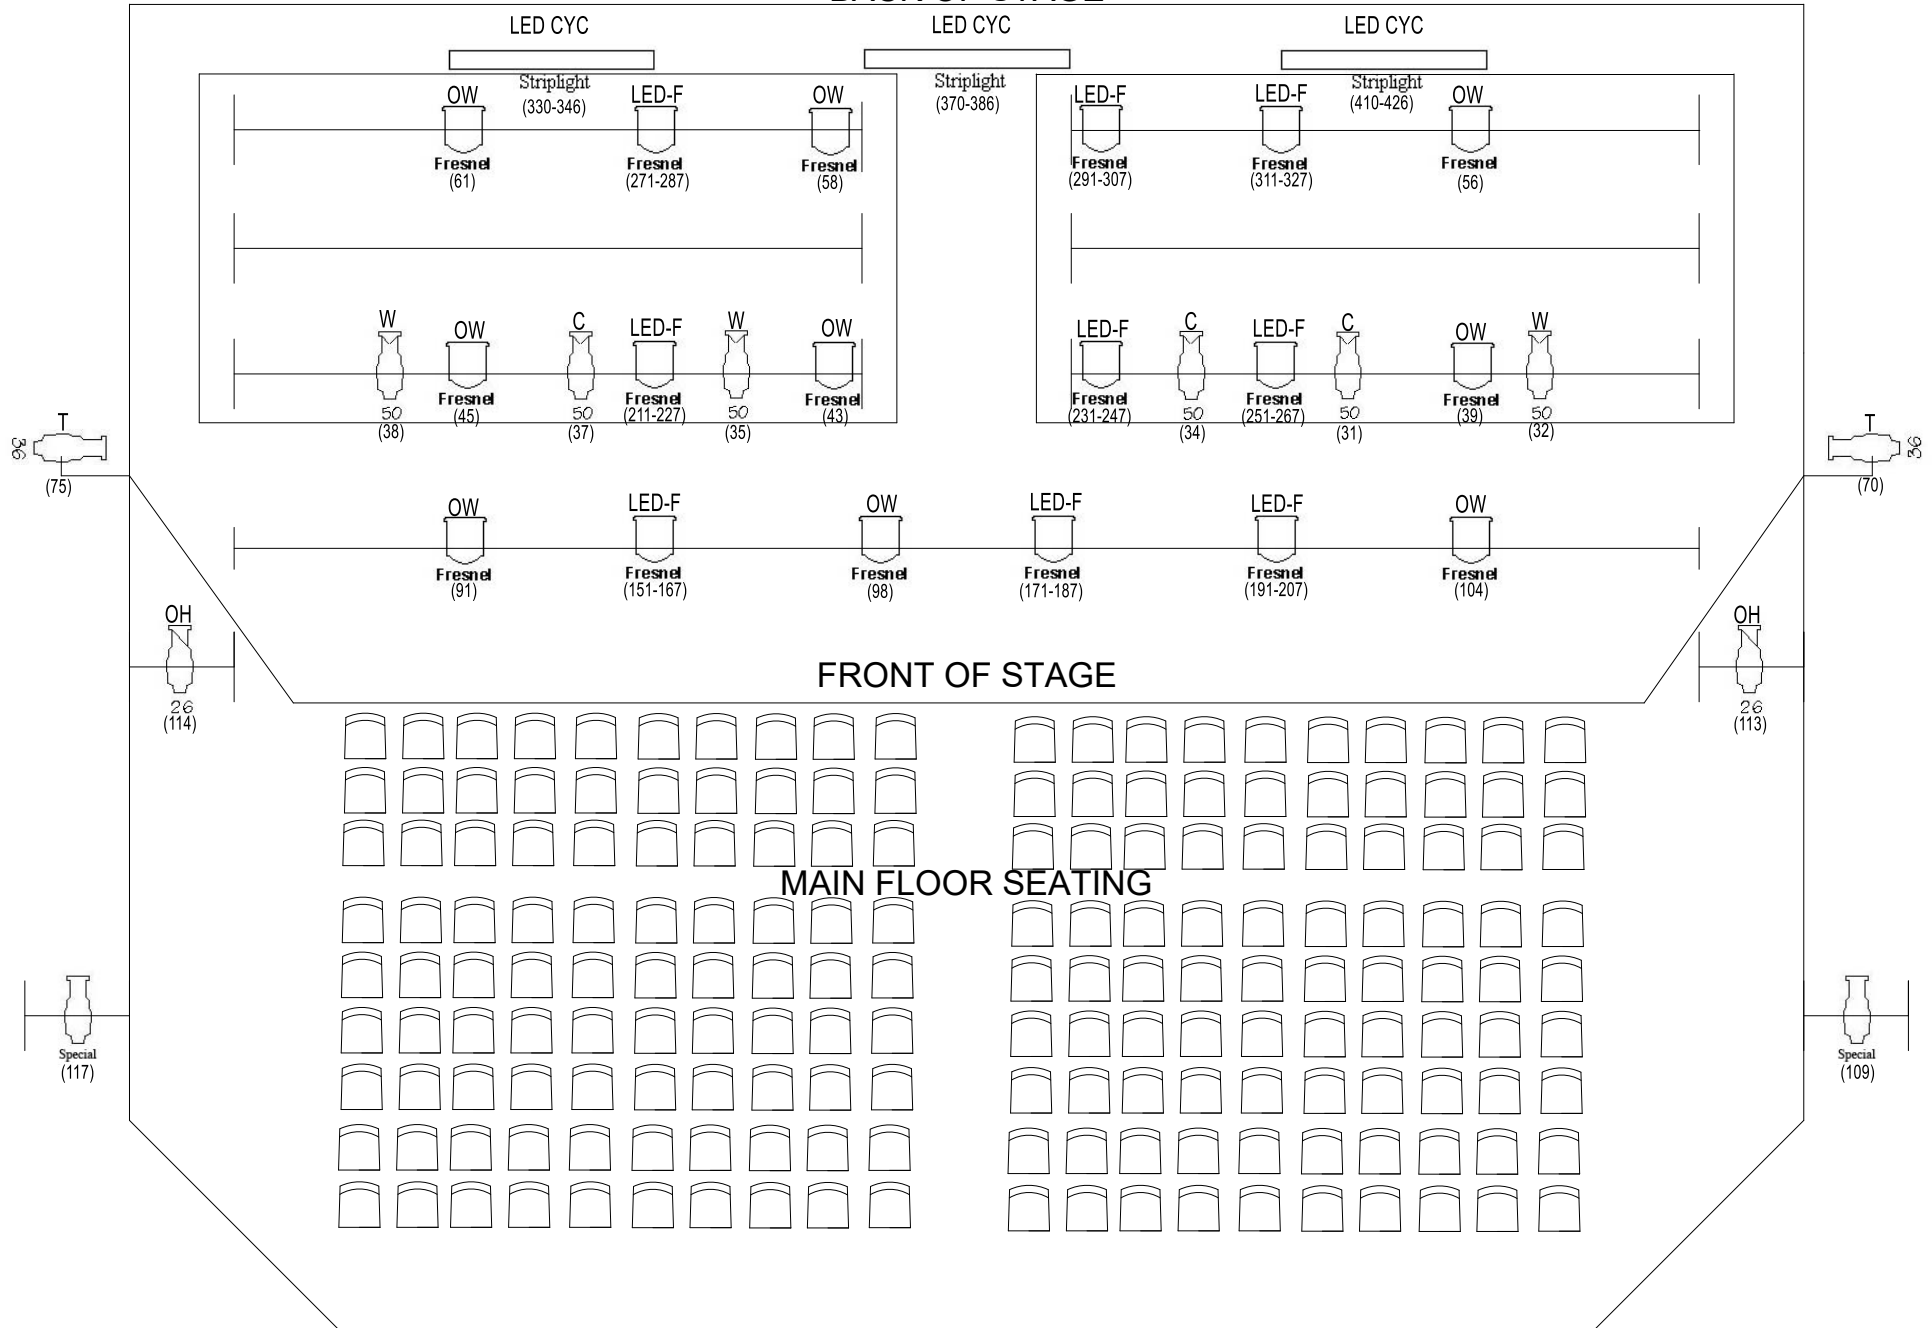

BACK OF STAGE

FRONT OF STAGE

MAIN FLOOR SEATING

LX - CATWALK

LX Fixture Legend:	
Symbol	Meaning
W	Warm (R-02)
C	Cool (R-63)
OW	Open White Fresnel
LED-F	LED Full Color Fresnel
LED-CYC	LED Full Color CYC Light
T	Tip
OH	Overhead
(#)	Dimmer Number

Front Area Wash:	
Coverage Area	Symbol
Down Stage Warm / Cools	1
Mid Stage Warm / Cools	2
Up Stage Warm / Cools	3

Matsqui Centennial Auditorium (MCA)
MAGIC SHEET (2 OF 2)

Date: 01/04/2021
 Drawing by: RC

Color Area Wash:

Coverage Area	Symbol
Down Stage Colors & Open White	1
Up Stage Colors & Open White	2