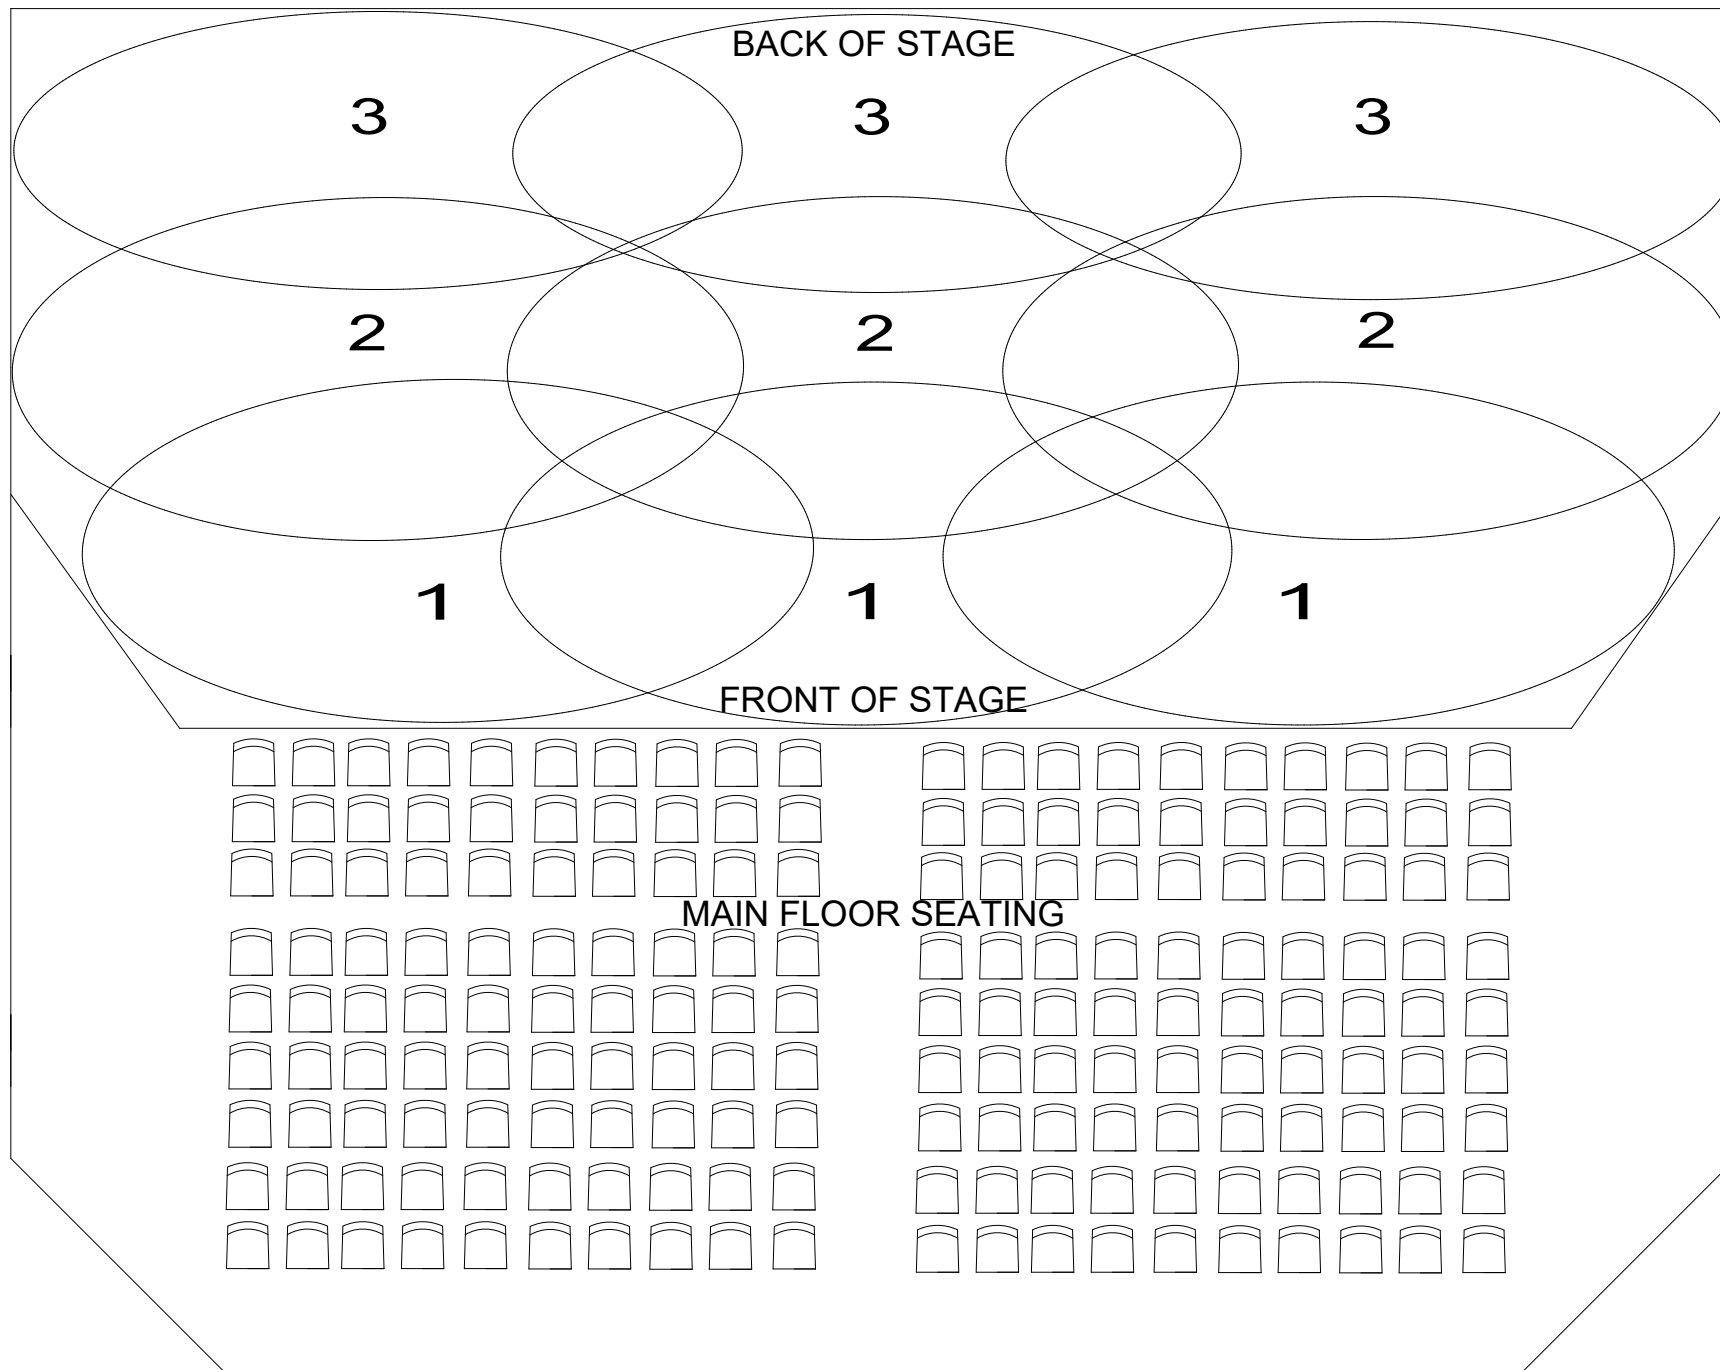

BACK OF STAGE

FRONT OF STAGE

MAIN FLOOR SEATING

LX - CATWALK

LX Fixture Legend:	
Symbol	Meaning
W	Warm (R-02)
C	Cool (R-63)
OW	Open White Fresnel
LED-F	LED Full Color Fresnel
LED-CYC	LED Full Color CYC Light
T	Tip
OH	Overhead
(#)	Dimmer Number

Front Area Wash:	
Coverage Area	Symbol
Down Stage Warm / Cools	1
Mid Stage Warm / Cools	2
Up Stage Warm / Cools	3

Matsqui Centennial Auditorium (MCA)
MAGIC SHEET (2 OF 2)

Date: 01/04/2021
 Drawing by: RC

Color Area Wash:

Coverage Area	Symbol
Down Stage Colors & Open White	1
Up Stage Colors & Open White	2