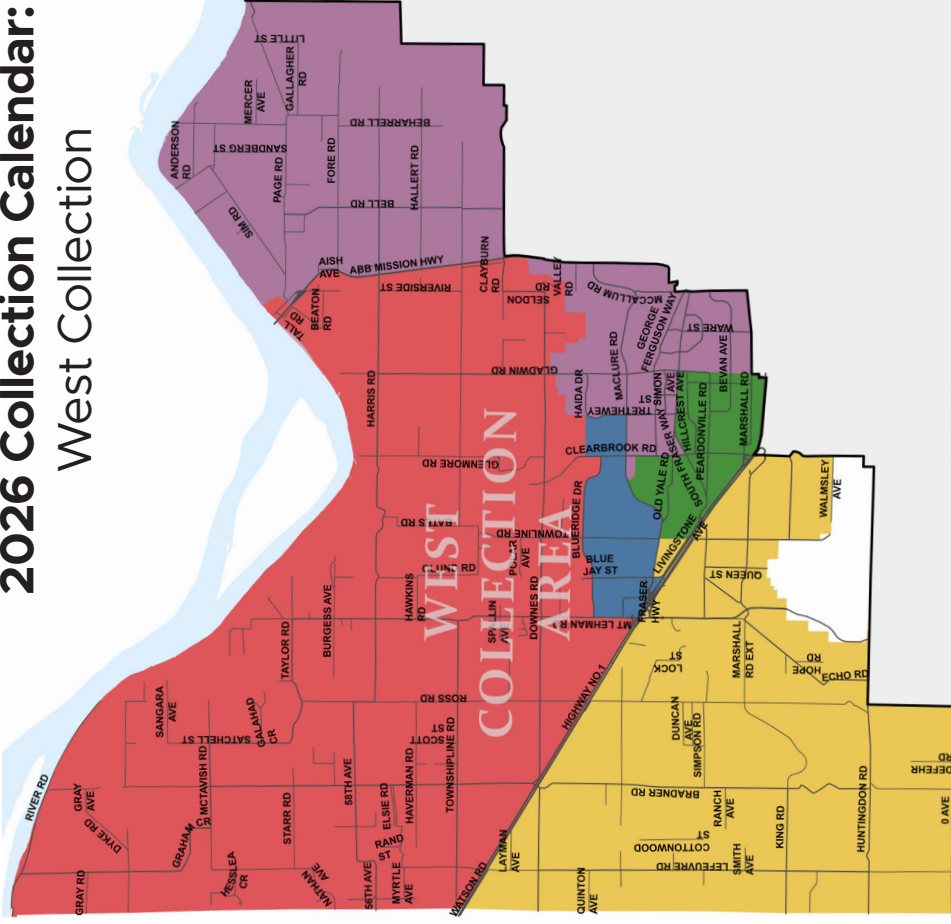

2026 COLLECTION CALENDAR:

West Collection

Find the coloured zone where your home is located. Follow the colour-coded calendar for collection days.

○ Garbage is collected on days with a circle.

□ Recycling and Glass are collected on the days with a square.

Compostables are collected every week.

No collection on statutory holidays, identified by a grey square

For inquiries:
604-864-5640
sortyourwaste@abbotsford.ca

2026 Collection Calendar: West Collection

JANUARY