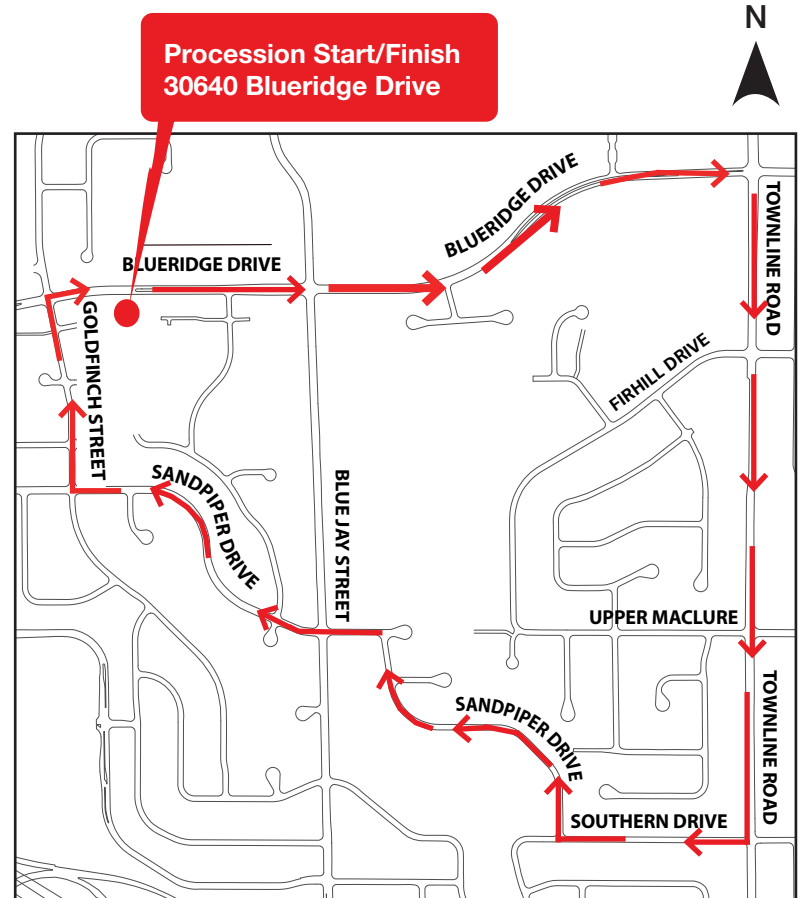

NOTICE OF ROAD CLOSURES

FOR NAGAR KIRTAN PROCESSION

SUNDAY, September 3, 2023 9:00AM - 5:00PM

Please use alternate routes to and from the Procession Area during this time. Please refer to map for exact route.

Blueridge Drive   Sandpiper Drive
Townline Road   Goldfinch Street
Southern Drive

Cars parked in designated no-parking zones, on sidewalks, cul-de-sacs, boulevards, in front of or within 1.5m of a driveway, within 5m of a fire hydrant, or in contravention of the City's Street and Traffic Bylaw 2021 - Bylaw No. 3066-2021, may be ticketed and/or towed at the owner's expense.

Please be advised that during the event, bus service in the area will be disrupted. A map of scheduled bus re-routing is available through the Central Fraser Valley Transit website at www.bctransit.com/central-fraser-valley

Rolling road closures will be in effect between 9 am -5 pm with approximately a 2 hour closure expected at most locations along the route, as the procession passes by. Lengthier closures are expected near the Sikh temple on Blueridge Drive.

Please follow signs, obey traffic control in the area and respect private property along the procession route.

Thank you for your patience and cooperation.

ਨਗਰ ਕੀਰਤਨ ਪ੍ਰੋਸੈਸ਼ਨ ਰੂਟ

PROCESSION ROUTE

For more information

T: 604.864.5686

E: eng-info@abbotsford.ca