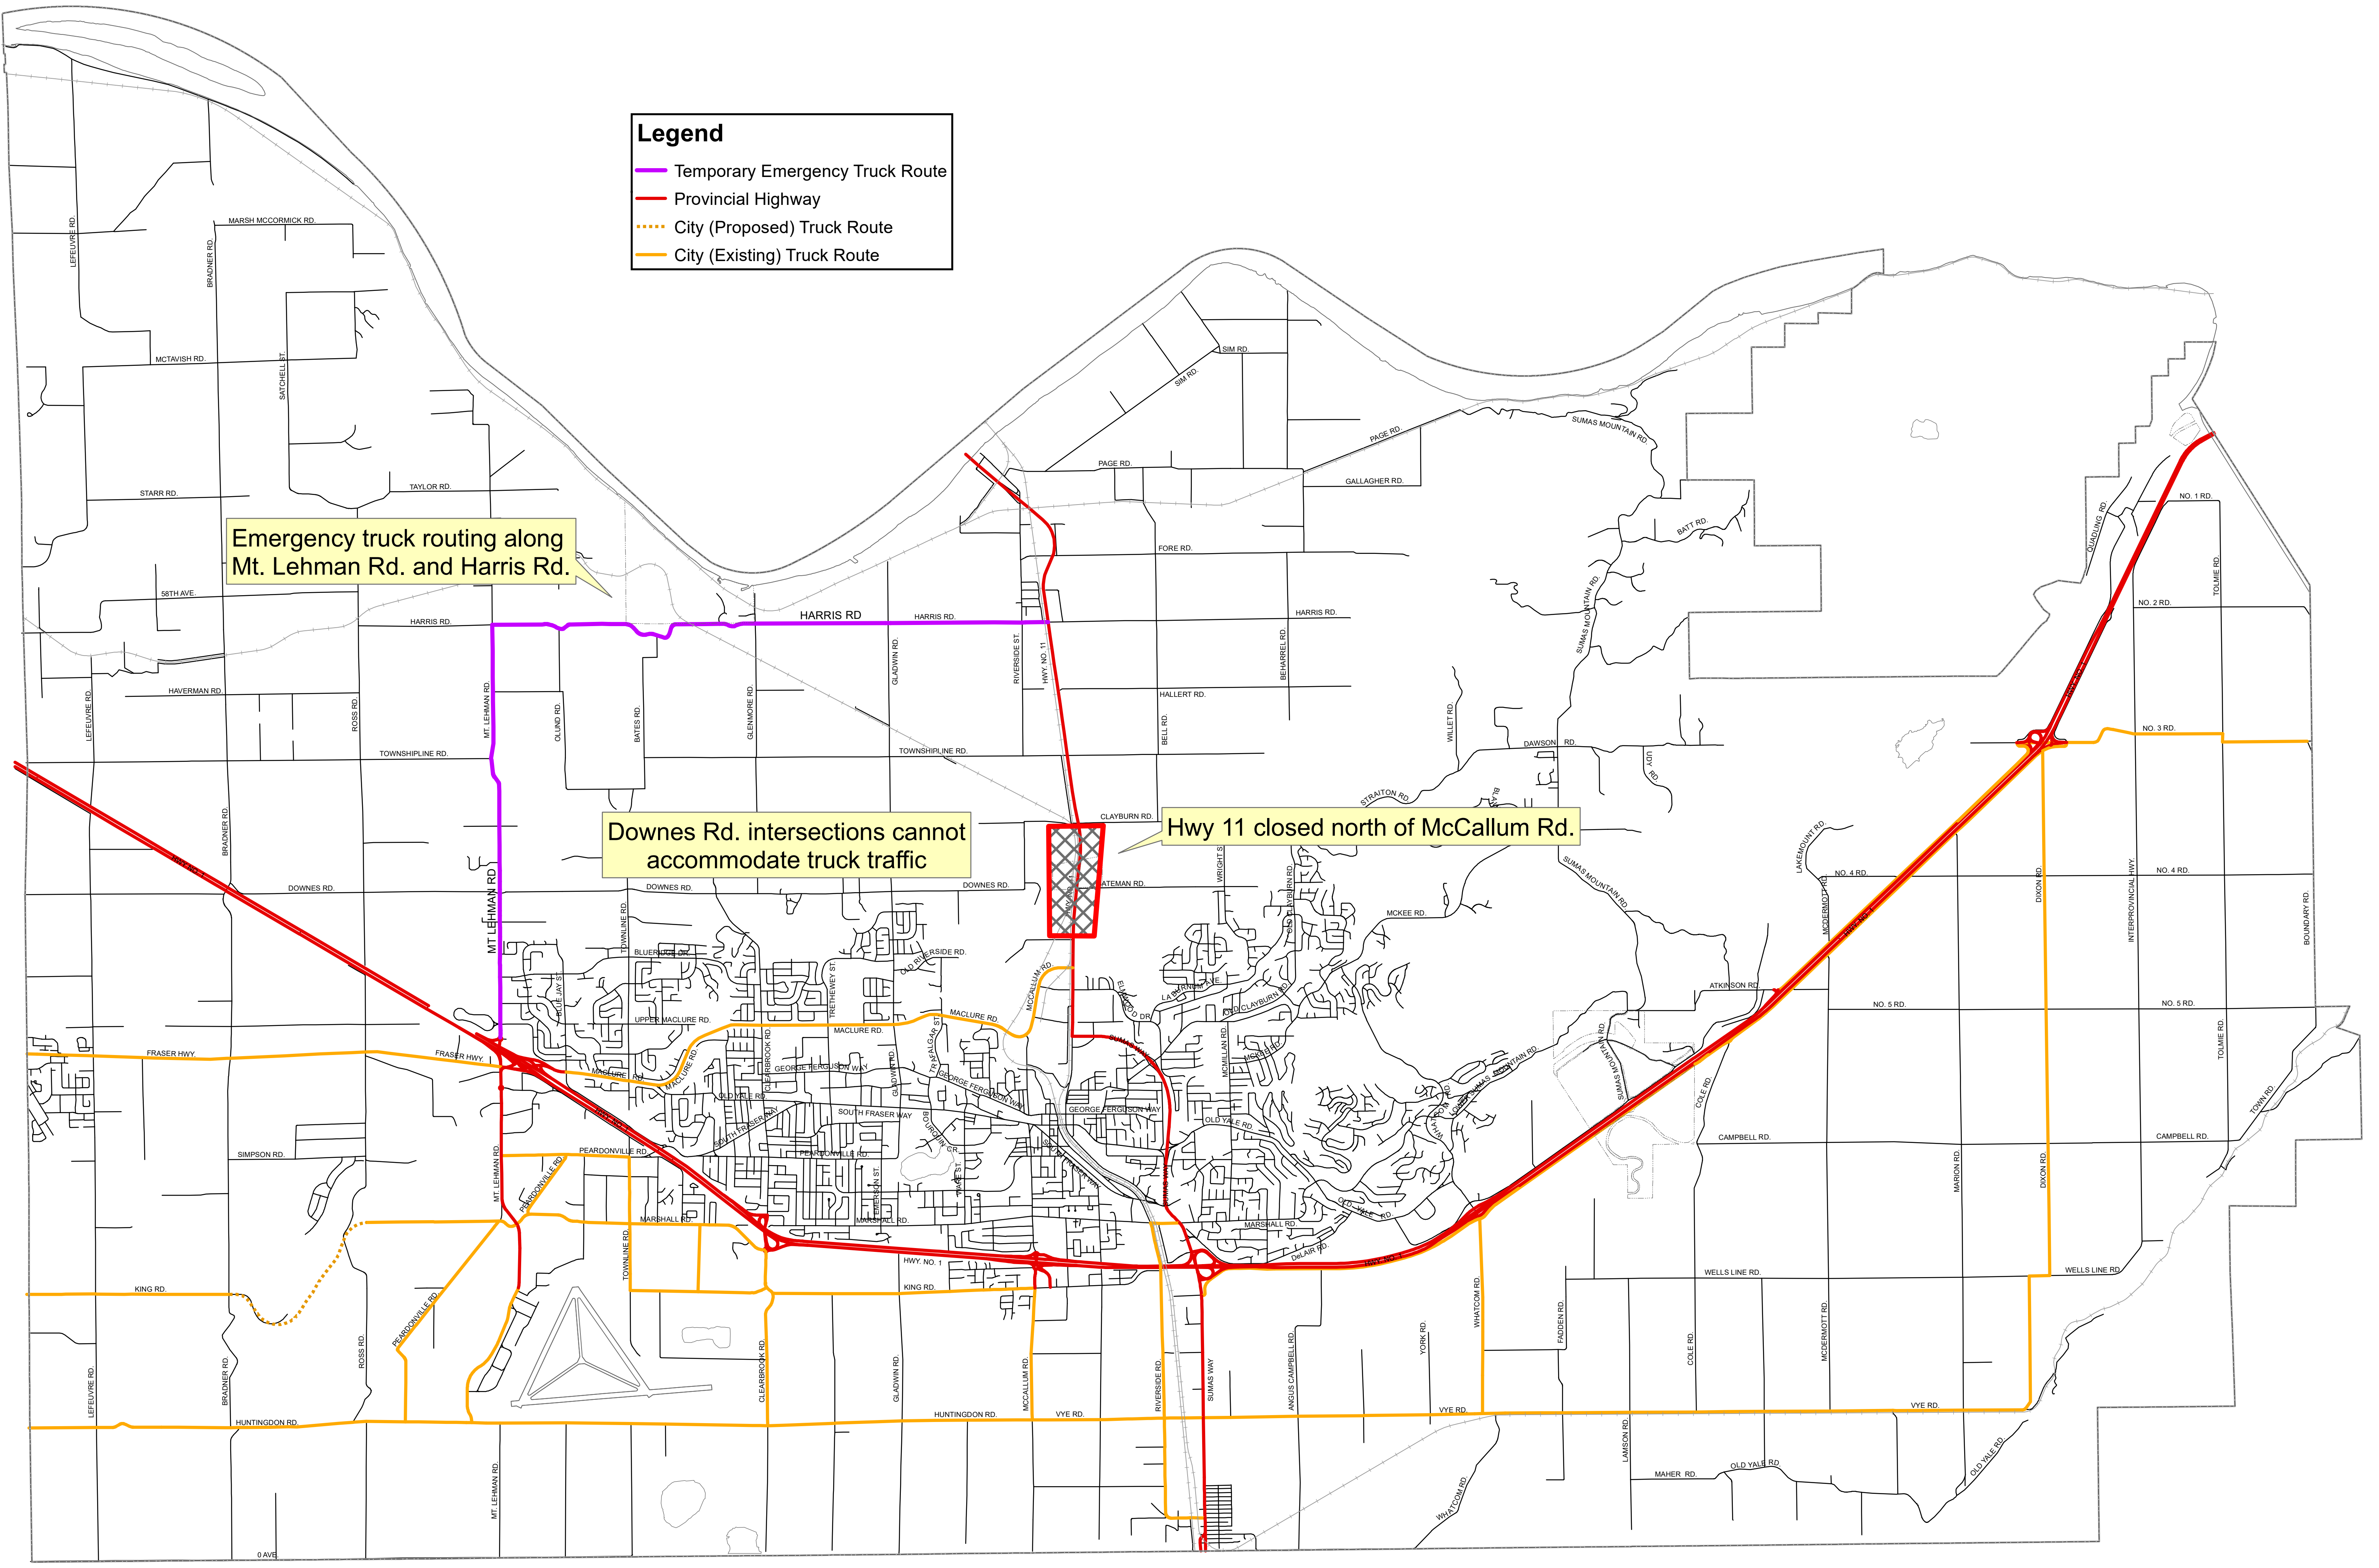

**Legend**

- Temporary Emergency Truck Route
- Provincial Highway
- - - City (Proposed) Truck Route
- City (Existing) Truck Route

Emergency truck routing along Mt. Lehman Rd. and Harris Rd.

Downes Rd. intersections cannot accommodate truck traffic

Hwy 11 closed north of McCallum Rd.

Truck Route Network

N

M-221 (Temp. Update)

Scale 1:35,000 Plot Date 11/24/2021

X:\Geomatics\Staff\Folder\Sites\mfc\m221-TruckRoute\24-98\_2021-11-24.mxd