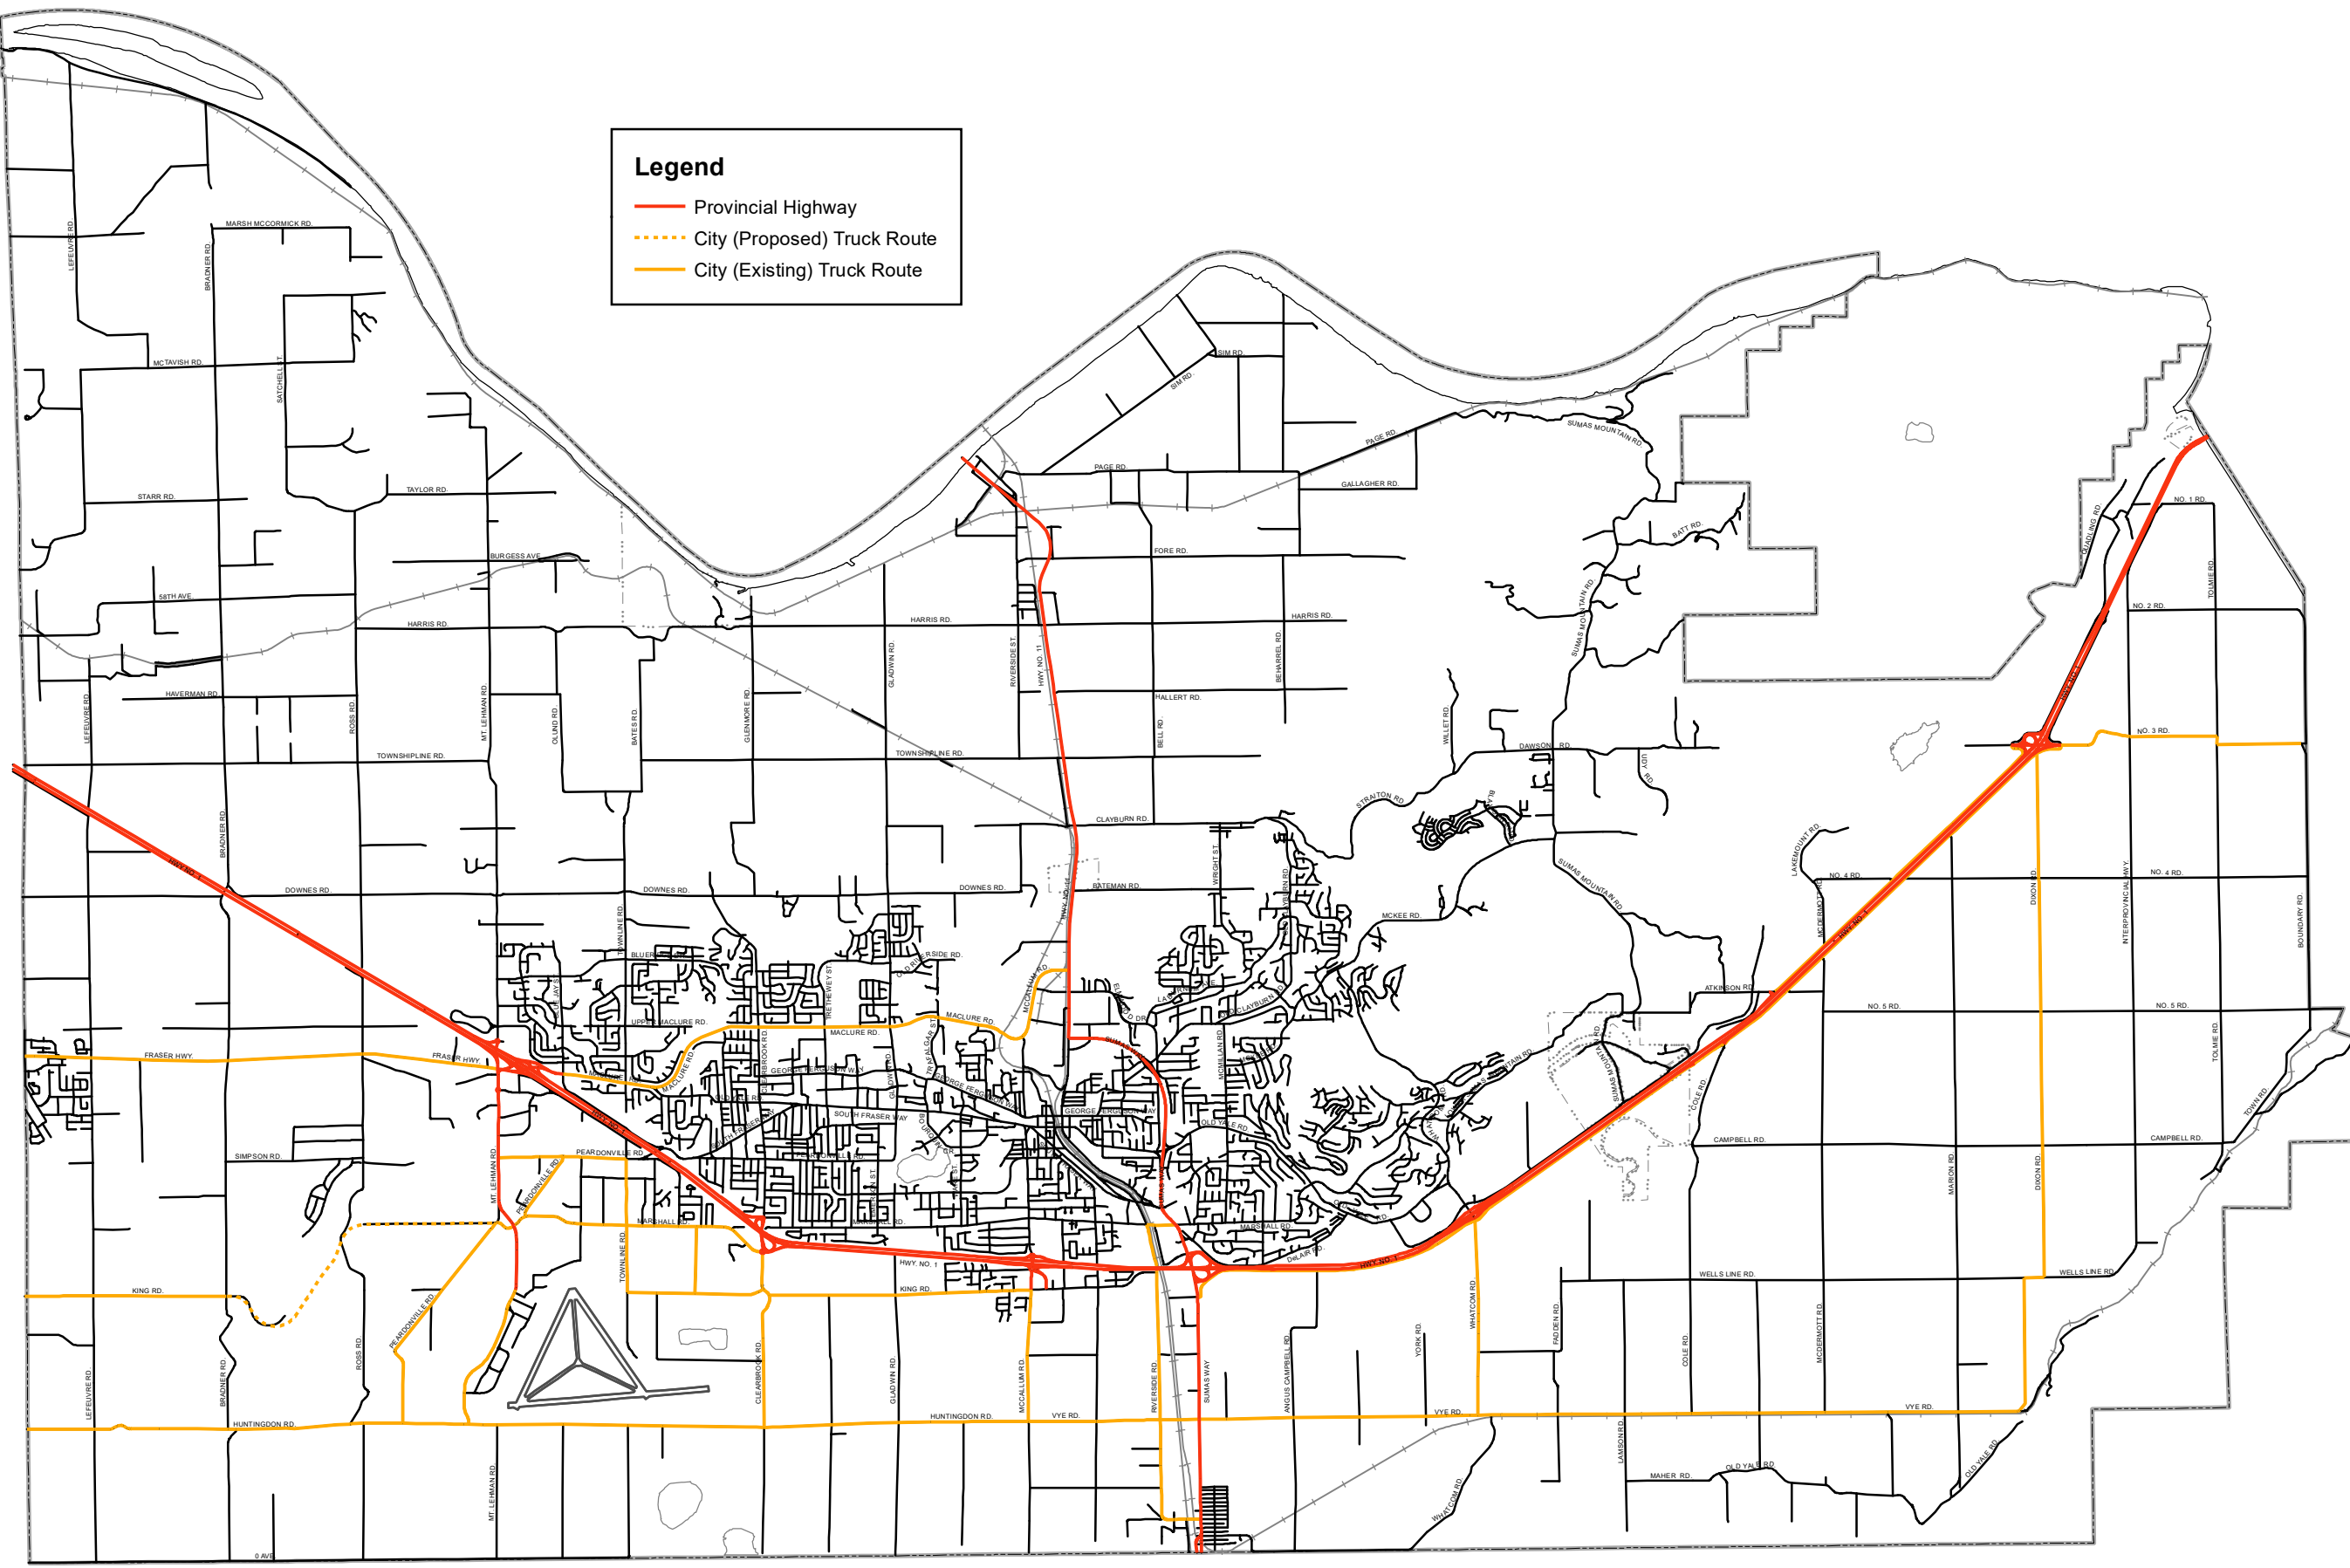

Legend

- Provincial Highway
- City (Proposed) Truck Route
- City (Existing) Truck Route

Truck Route Network

Template: M-221	
Scale 1:80,000	Plot Date 2021/07/19