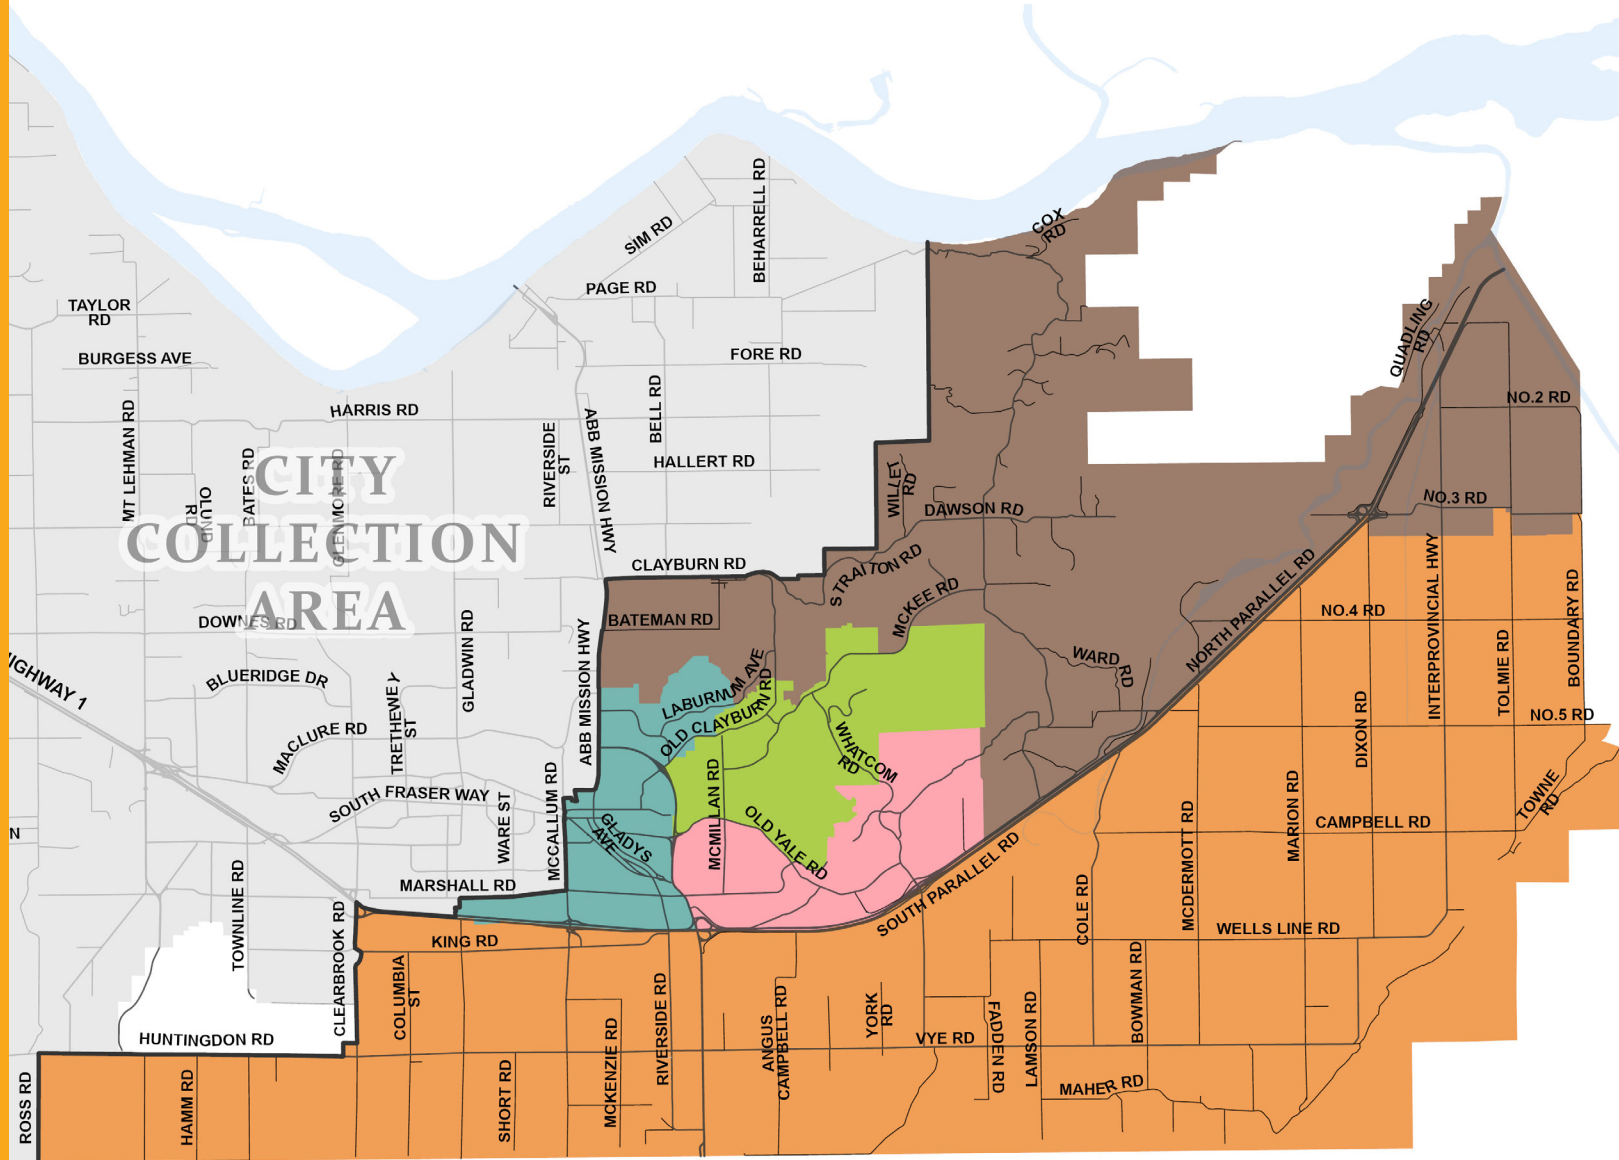

2021 COLLECTION CALENDAR: Contractor Collection

Find the coloured zone where your home is located.

Follow the colour-coded calendar for collection days on the next page.

You can lookup your zone online at abbotsford.ca/collectionschedule

For inquiries:
Contractor
Collection
604-864-5640
waste@abbotsford.ca