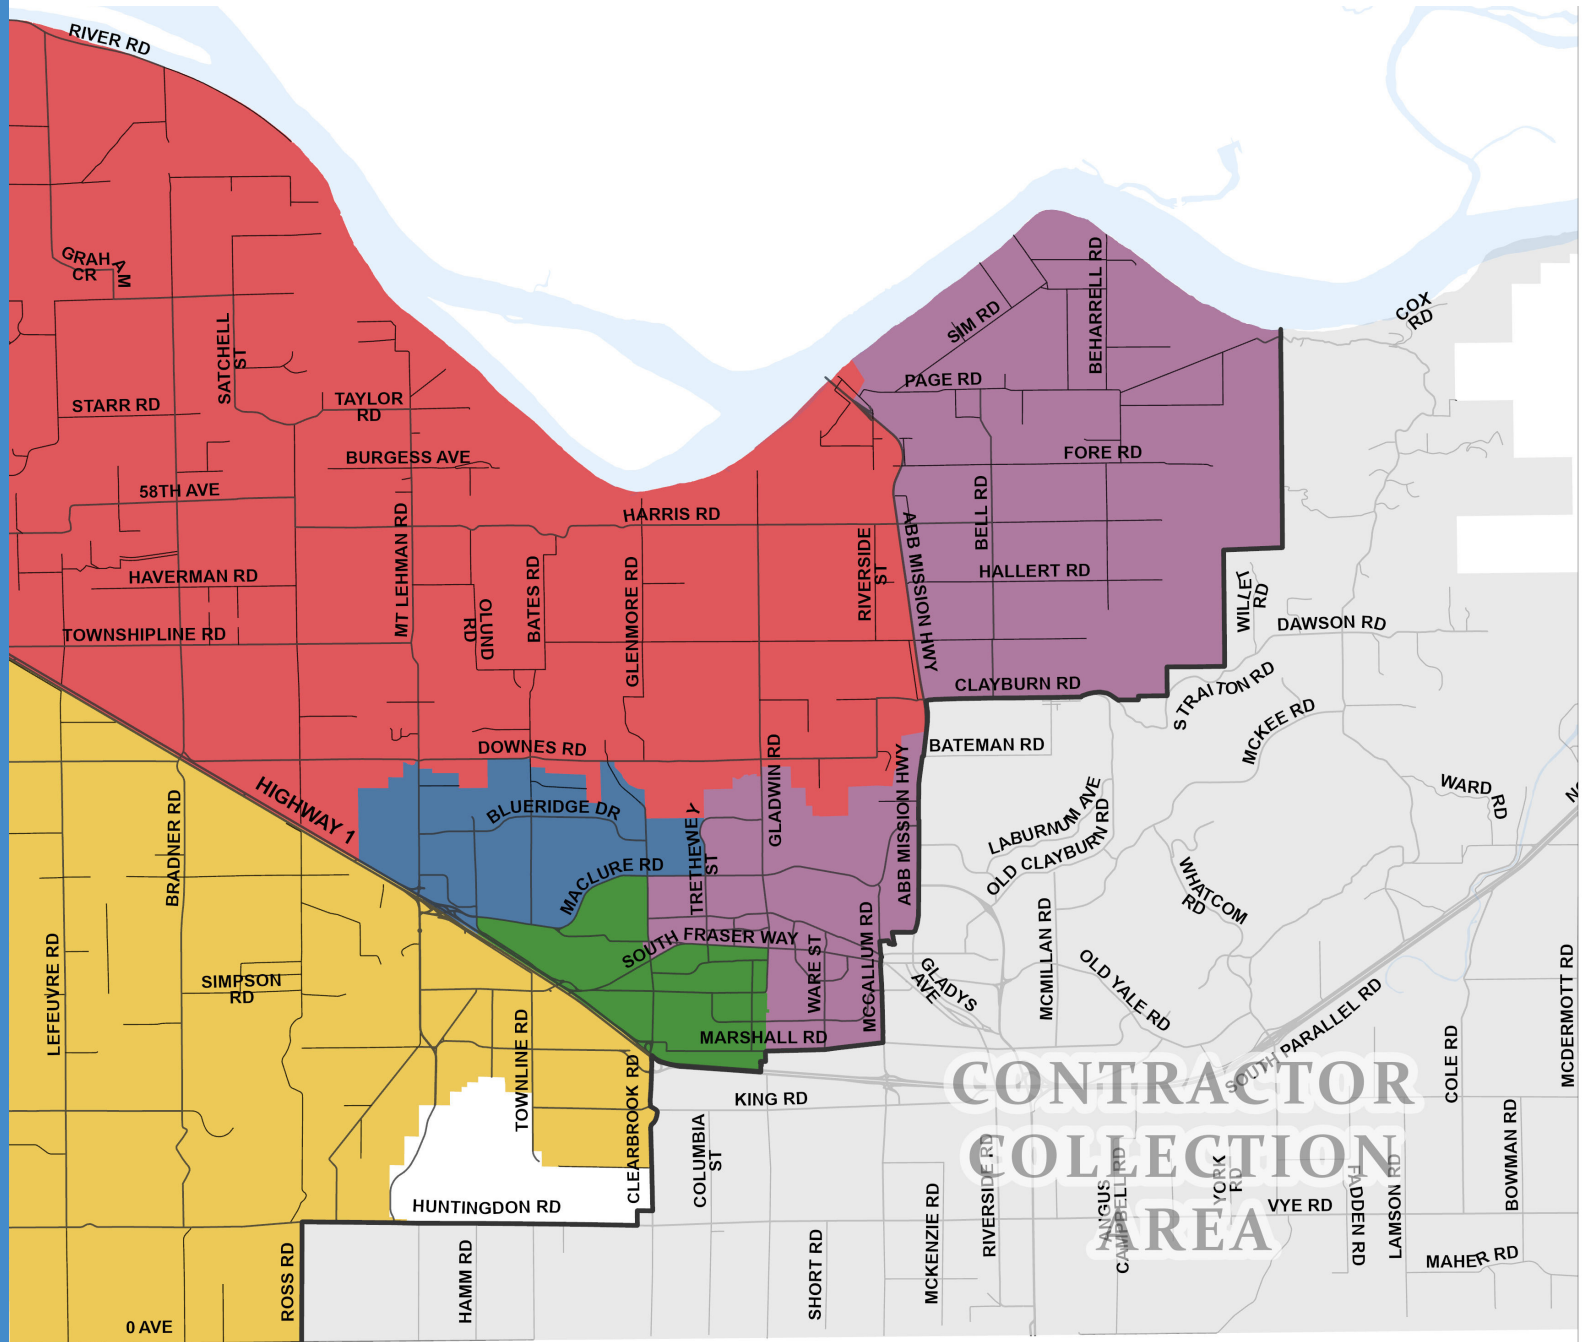

2021 COLLECTION CALENDAR:

City Collection

Find the coloured zone where your home is located.

Follow the colour-coded calendar for collection days on the next page.

You can lookup your zone online at abbotsford.ca/collectionschedule

For inquiries:
City
Collection
604-864-5640
waste@abbotsford.ca