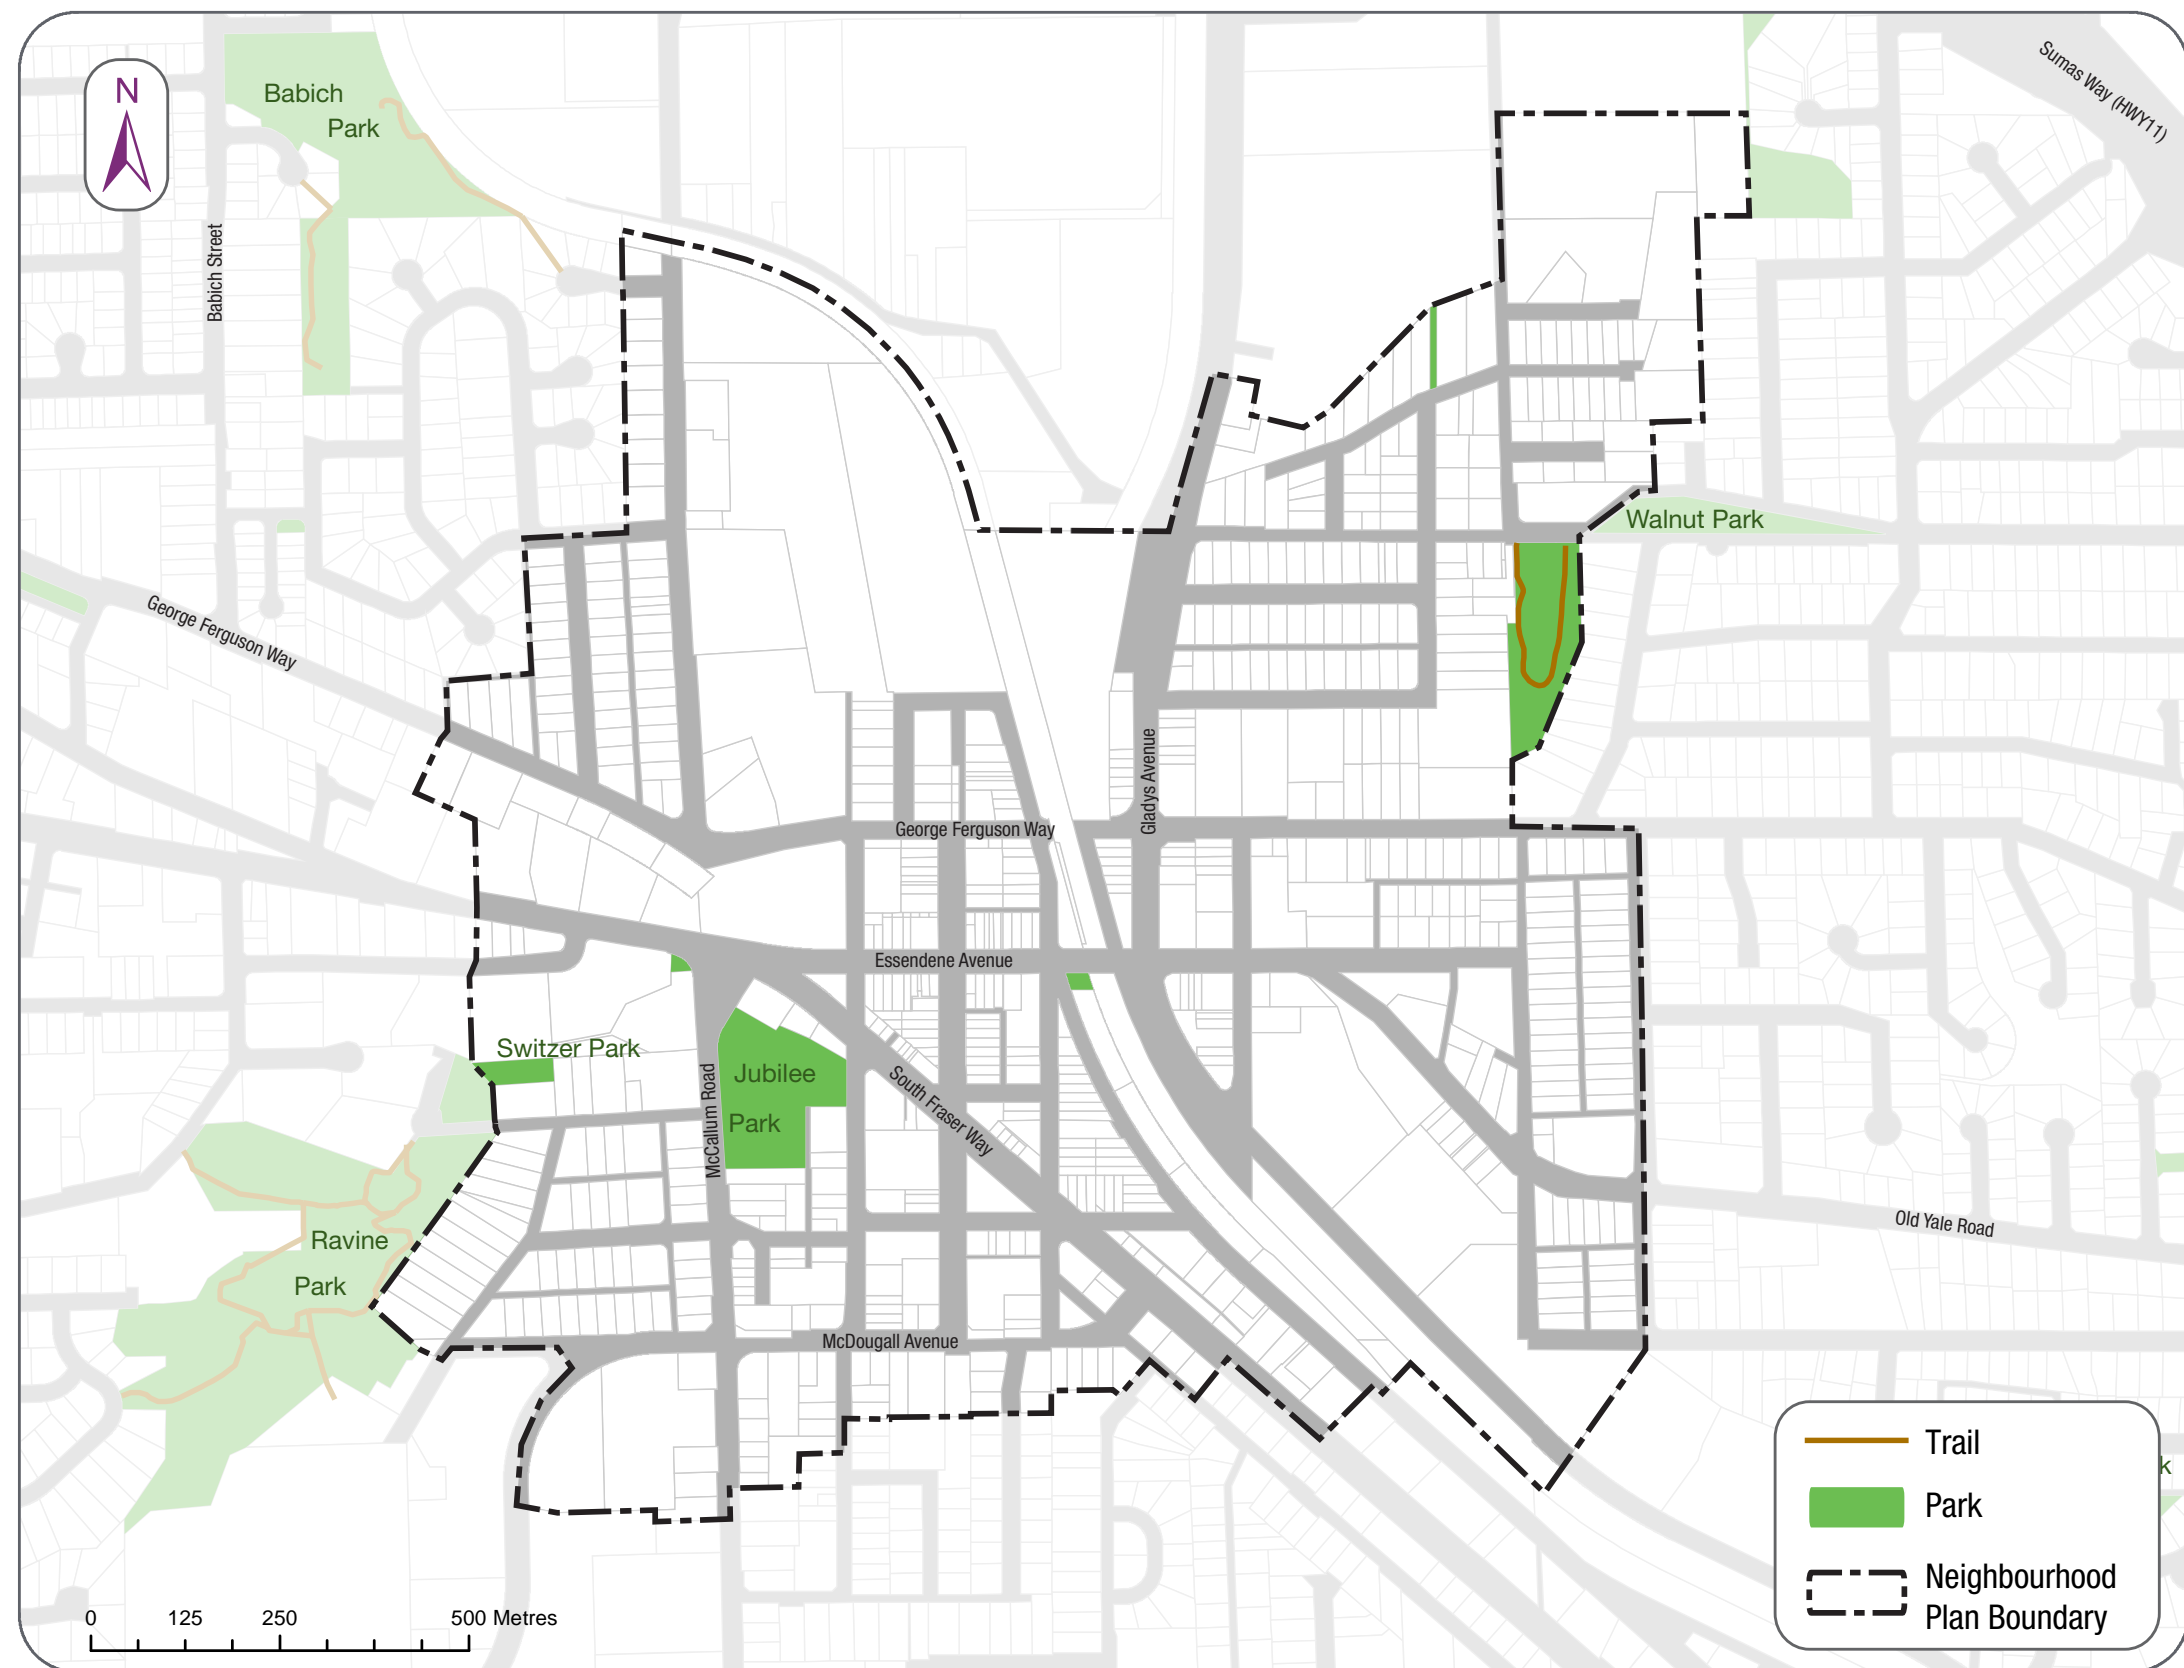

PARKS + PLAZAS

HISTORIC DOWNTOWN NEIGHBOURHOOD PLAN

It is an exciting time for Abbotsford's Historic Downtown. The City is working with the community to develop a vision for the future of this neighbourhood, and a plan that will help bring the vision to life.

This plan will influence parks and plazas including their potential form, character, programming and location. The input you provide today will help inform the plan.

Today

Parks and trails in historic downtown.

In the future

1 Which additional ideas for park and plazas you would like to see in the Historic Downtown? (select up to 3)

Recreation	Green	Play	Plaza	Water	Pets
5	1	4	2	3	6

2 Tell us about yourself (once per trip)

How long is your visit in Historic Downtown today?

less than 1 hr	1 - 2 hrs	2 - 4 hrs	more than 4 hrs
<input type="text"/>	<input type="text"/>	<input type="text"/>	<input type="text"/>

How did you get to the Historic Downtown today?