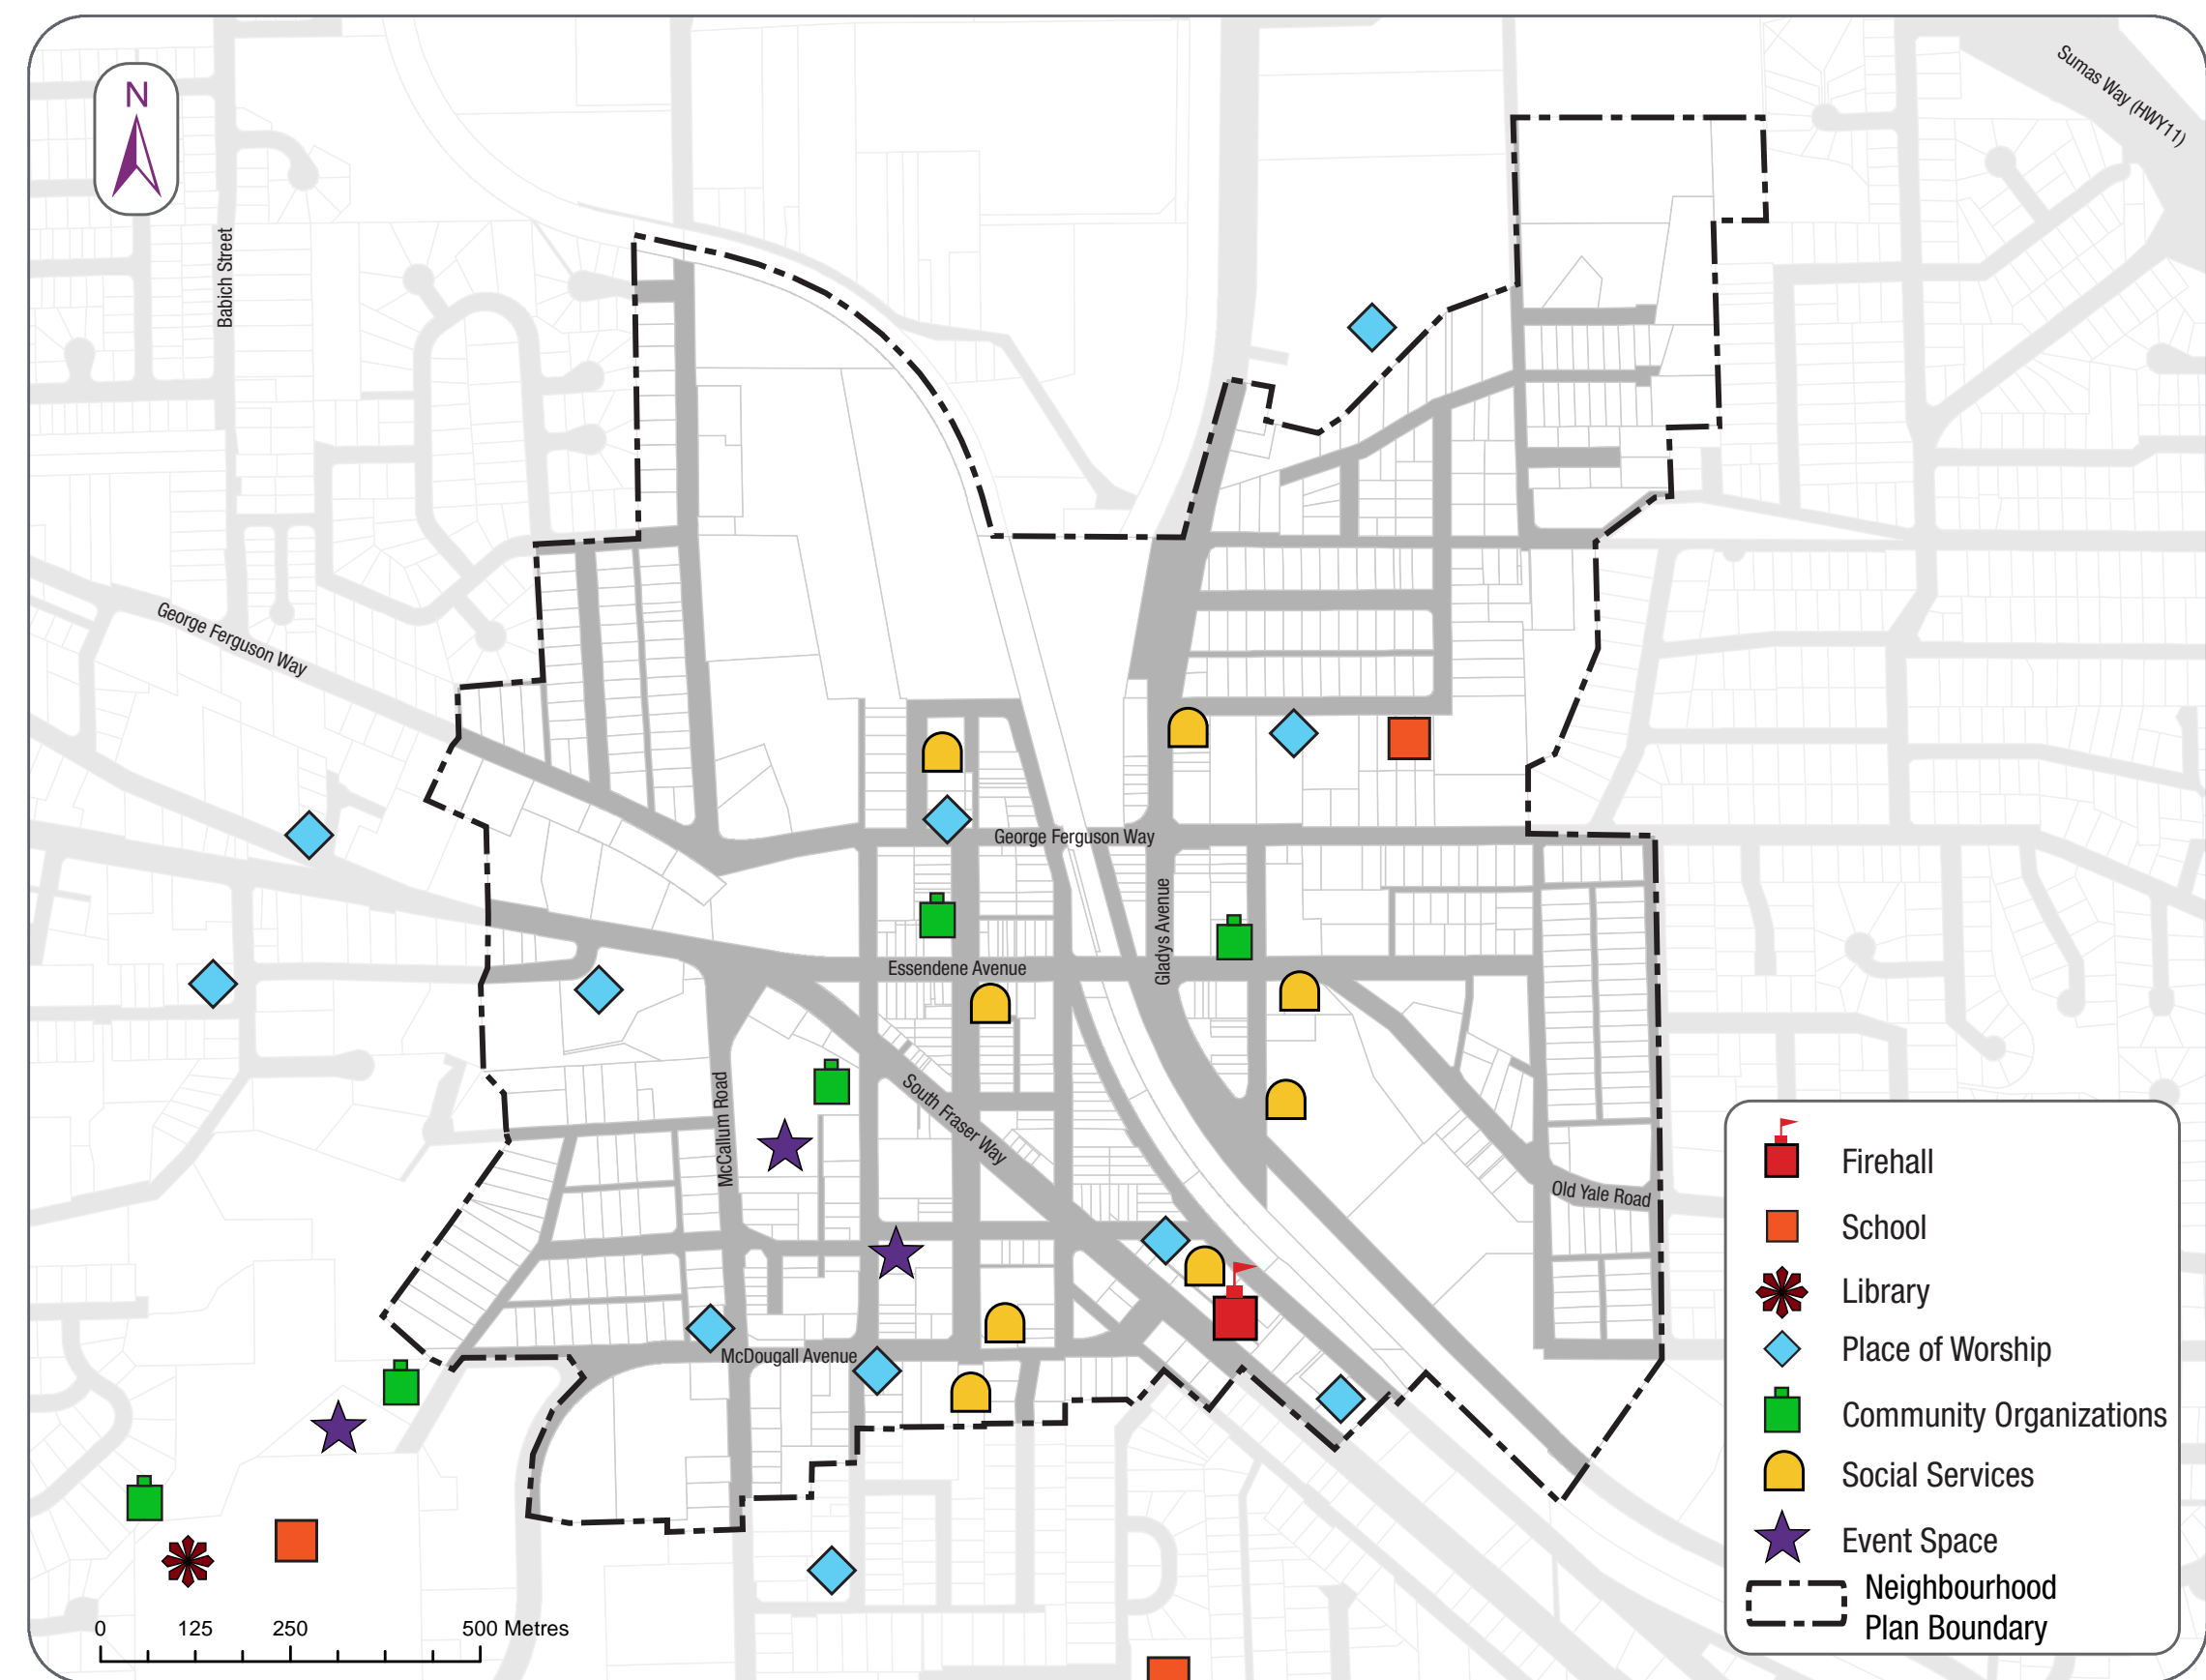

AMENITIES + EVENTS

HISTORIC DOWNTOWN NEIGHBOURHOOD PLAN

It is an exciting time for Abbotsford's Historic Downtown. The City is working with the community to develop a vision for the future of this neighbourhood, and a plan that will help bring the vision to life.

Abbotsford's Official Community Plan aspires to establish public spaces that support cultural inclusiveness, artistic and cultural expression, and recognition of history.

This plan will influence amenities and events by shaping public spaces where events take place, and by providing direction for future public art and community initiatives. The input you provide today will help inform the plan.

Today

Amenities in Historic Downtown

Today, the Historic Downtown provides a diversity of community activities ranging from market and music festivals, to social services and places of worship. Historic Downtown is also home to public art including sculptures, art benches, and murals.

Outdoor Events	Seasonal Activities	Pavilion	Arts Space	Public Art	Community Gardens
1	2	5	6	4	3

2 Tell us about yourself (once per trip)

How long is your visit in Historic Downtown today?				How did you get to the Historic Downtown today?				
less than 1 hr	1 - 2 hrs	2 - 4 hrs	more than 4 hrs	Walk	Bike	Bus	Car	Other
<input type="text"/>	<input type="text"/>	<input type="text"/>	<input type="text"/>	<input type="text"/>	<input type="text"/>	<input type="text"/>	<input type="text"/>	<input type="text"/>