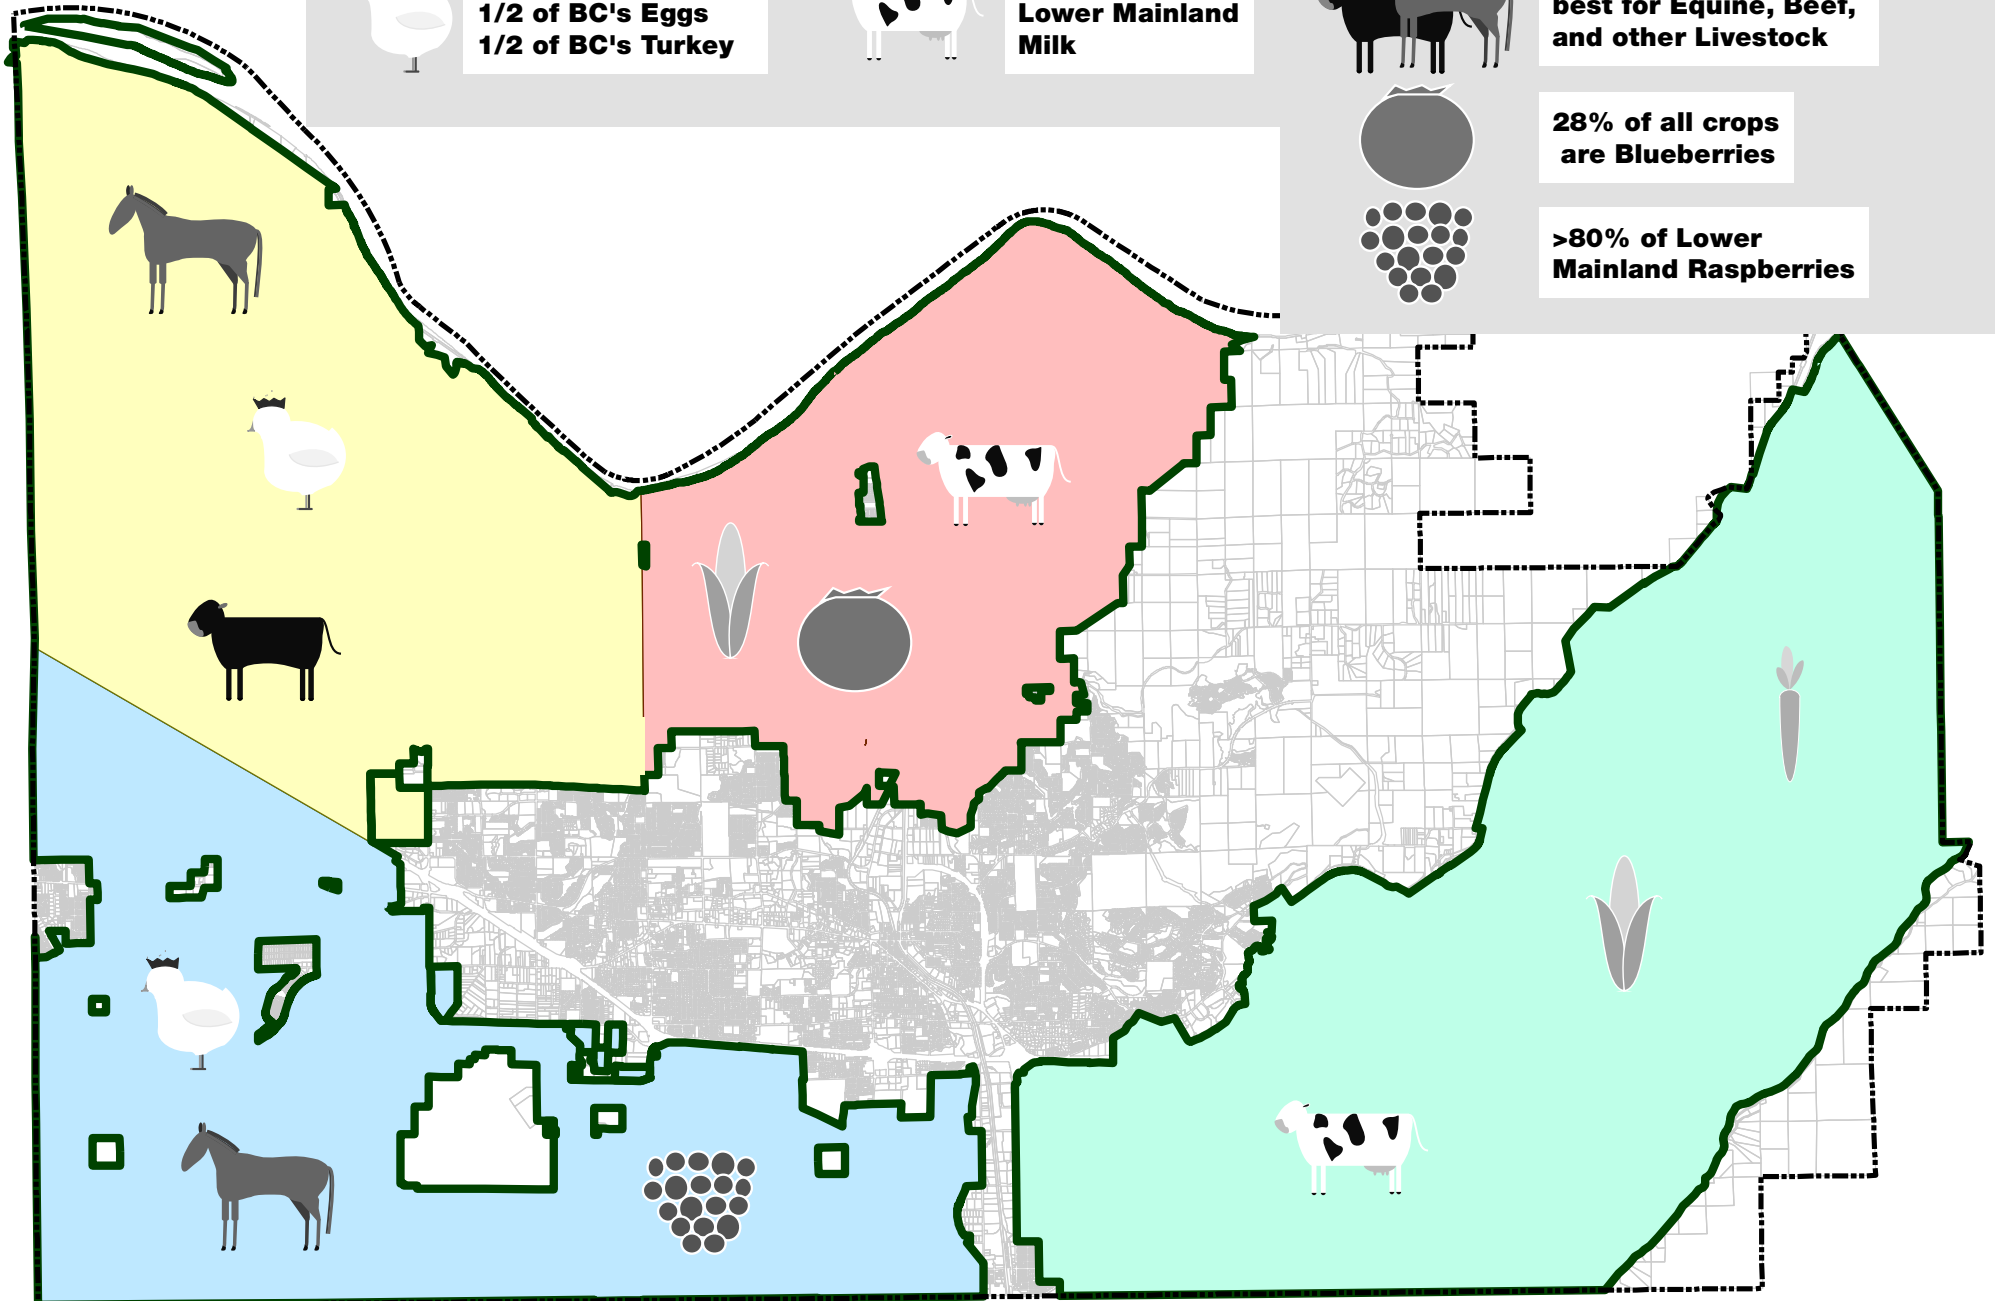

ALUI Summary

**1/3 of BC's Chicken
1/2 of BC's Eggs
1/2 of BC's Turkey**

**40% of
Lower Mainland
Milk**

**Grazing conditions
best for Equine, Beef,
and other Livestock**

**28% of all crops
are Blueberries**

**>80% of Lower
Mainland Raspberries**

Map 15: ALUI summary
Source: BC Ministry of Agriculture ALUI, 2012