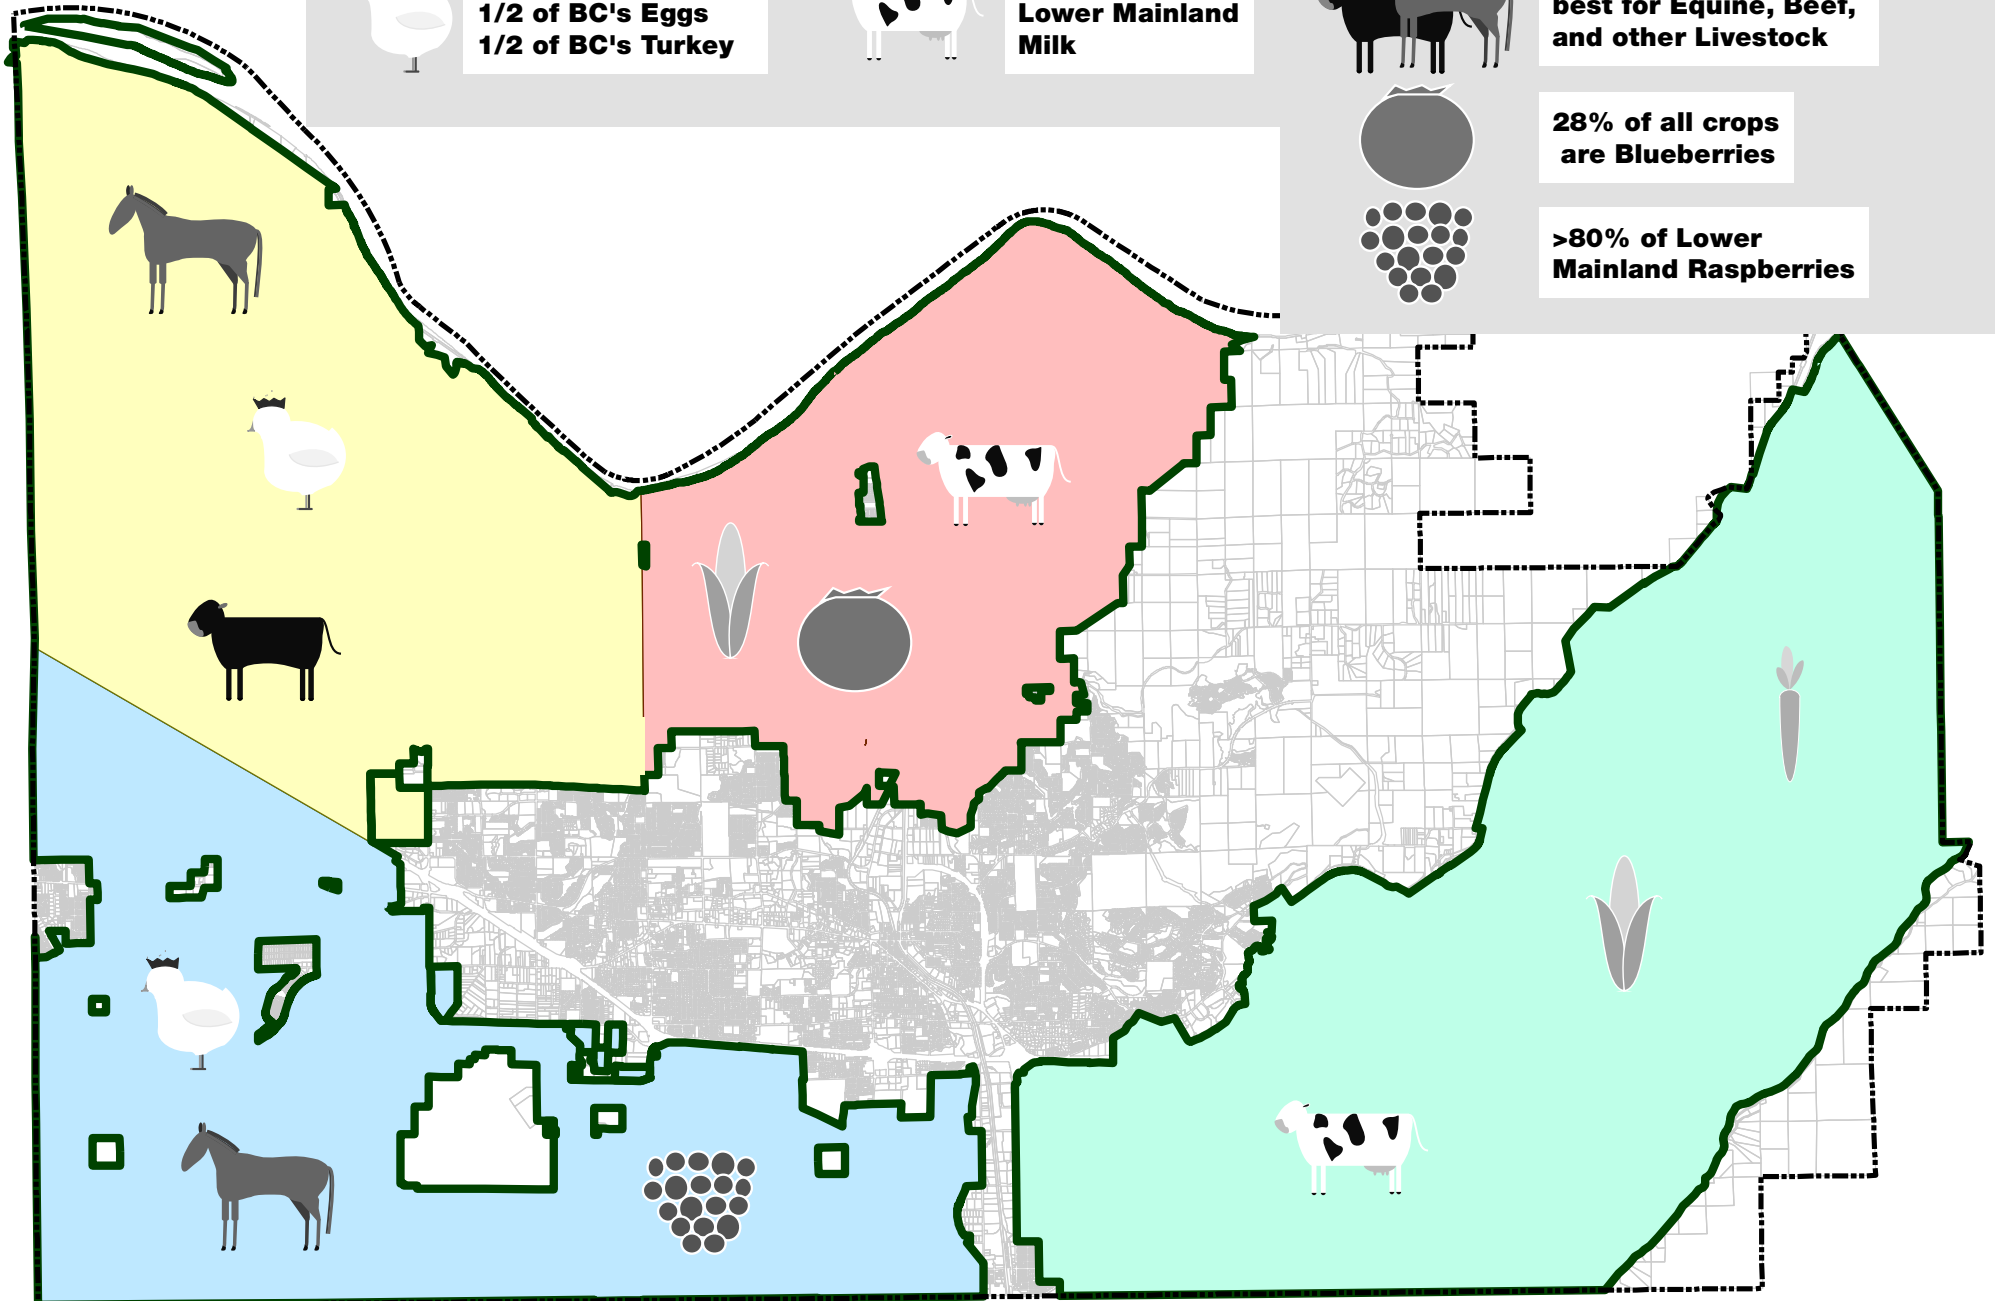

ALUI Summary

1/3 of BC's Chicken
1/2 of BC's Eggs
1/2 of BC's Turkey

40% of Lower Mainland Milk

Grazing conditions best for Equine, Beef, and other Livestock

28% of all crops are Blueberries

>80% of Lower Mainland Raspberries

Map 15: ALUI summary
Source: BC Ministry of Agriculture ALUI, 2012