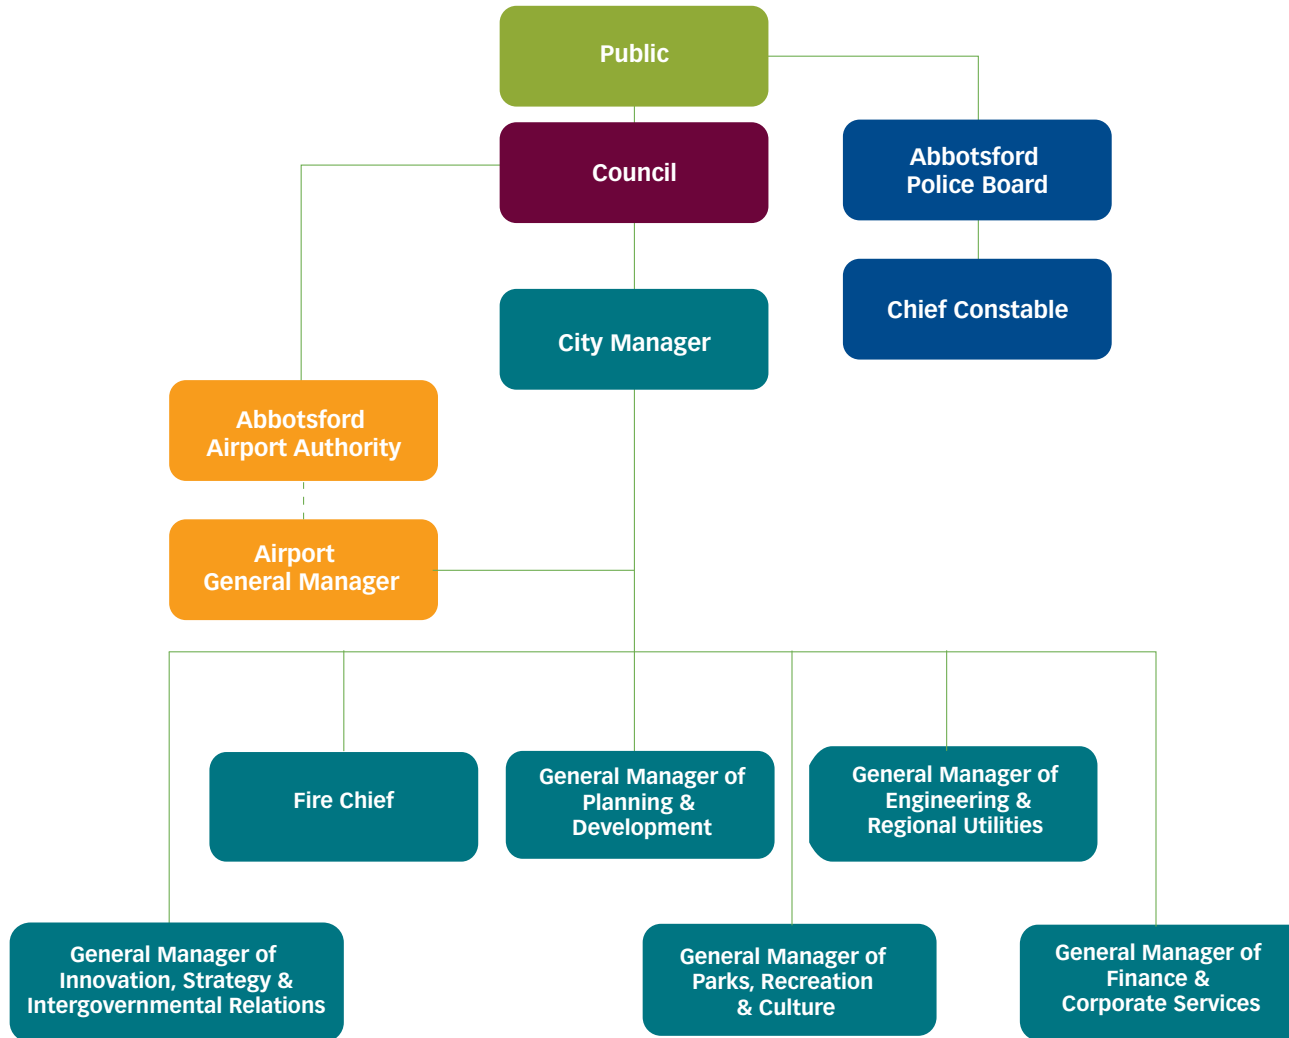

City of Abbotsford

City Manager's Office

Finance and Corporate Services

Planning and Development Services

Engineering & Regional Utilities

Parks, Recreation & Culture

Fire Rescue Service

Innovation, Strategy & Intergovernmental Relations