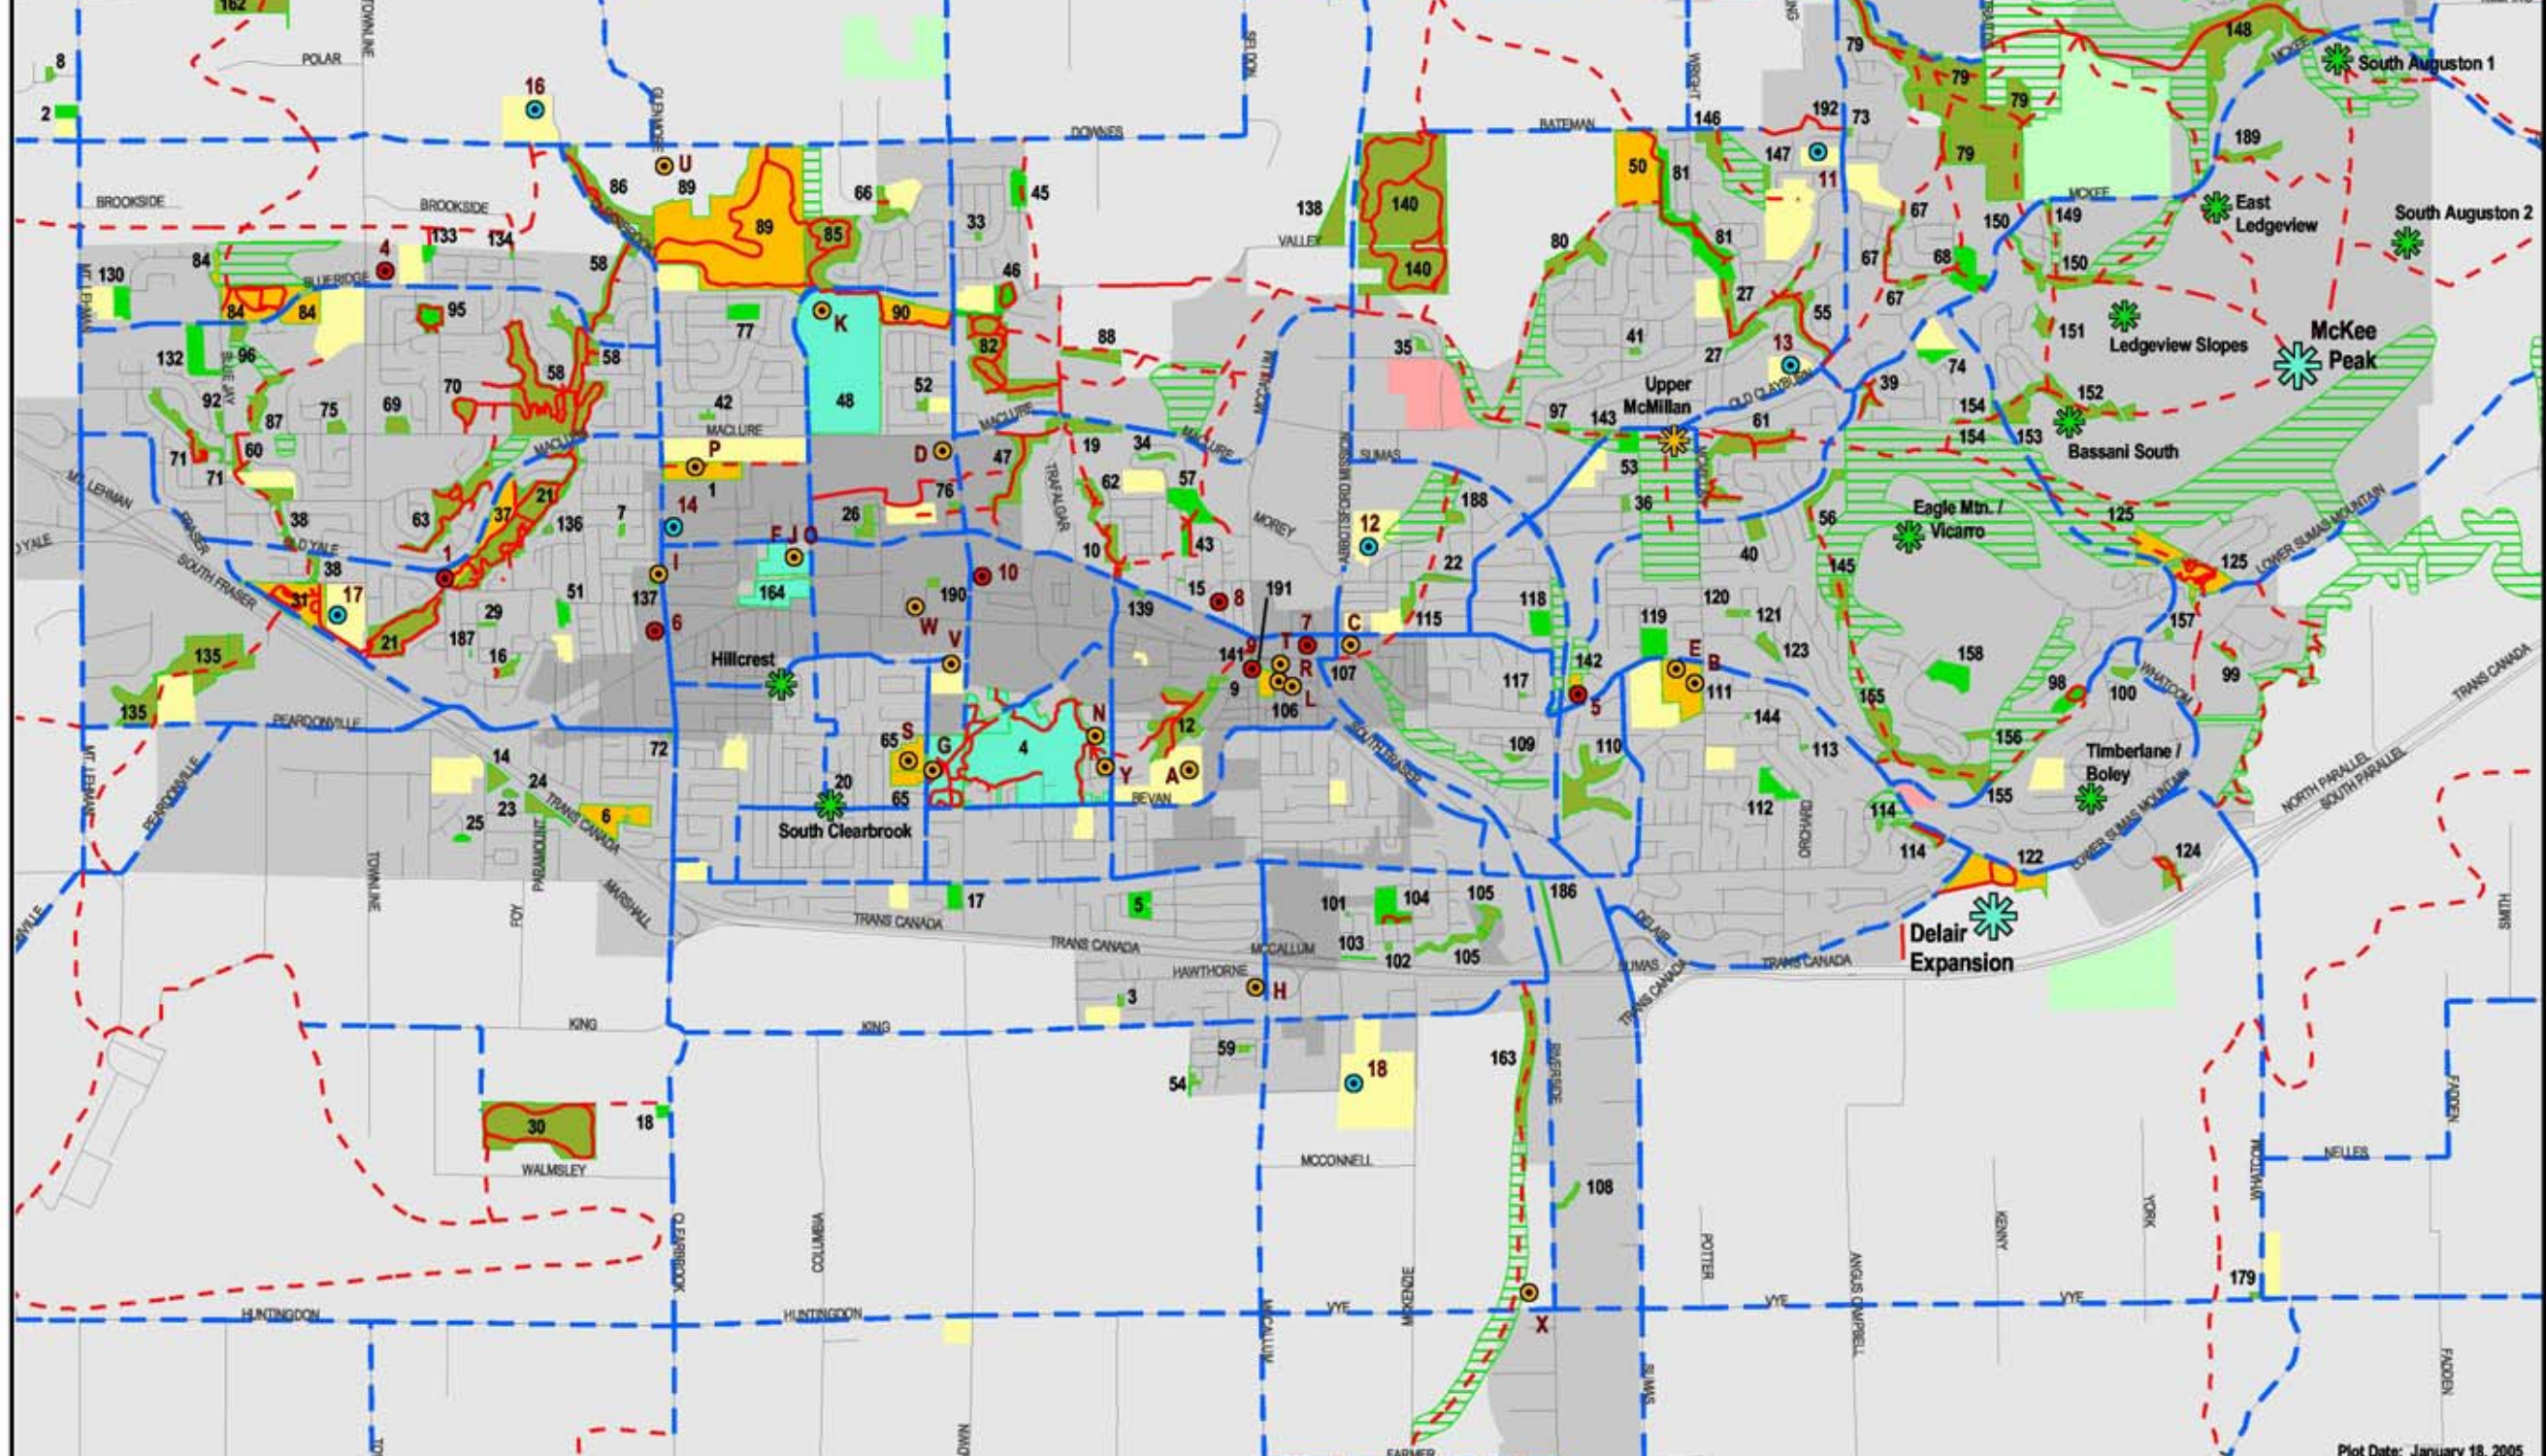

ID	Name
A	Abbot Arts Centre
B	Abbotsford Curling Club
C	Abbotsford Old Age Pensioners
D	Abbotsford Paratransit Assembly
E	Abbotsford Recreation Centre
F	Abbotsford Youth Commission
G	Central Heights Church
H	Clearbrook Golden Age
I	Clearbrook Library
J	Exhibition Park
K	Family Centre
L	Heritage Valley
M	Heritage House & Gallery
N	Manuel Centennial Auditorium
O	Manuel Centennial Auditorium
P	Manuel Recreation Centre
Q	Manuel Village Outdoor Pool
R	McCallum Activity Centre
S	M.S.A. Arena
T	M.S.A. Centennial Library
U	Northwest Community Church
V	Seven Oaks Alliance Church
W	The Garage Youth Centre
X	The Trout Hatchery
Y	Trailway House

Name	
1	Abbotsford Judo Club
2	Abbot State Fitness Studio
3	Augustin Development
4	Centre for Apollo Fitness
5	Great West Fitness Club
6	Just Ladies Fitness
7	National Training Centre - Martial Arts
8	Personal Best Fitness Training
9	Raptors Gym
10	Valley Racquet and Fitness

ID	Name
11	Abbotsford Christian Elementary School - Clayburn
12	Abbotsford Christian Elementary School - Heritage
13	Abbotsford Christian Secondary School
14	Columbia Bible College
15	Dashfresh Private School
16	Memoria Educational Institute
17	St. John's Baptist Regional High School
18	University College of Fraser Valley
19	Western Pentecostal Bible College

Legend

- Blue dashed line: Cycle Route
- Red dashed line: Existing Trail

Existing Facilities

- Yellow circle: Community Facility
- Red circle: Private Fitness Facility
- Blue circle: Community Activity Room / Gymnasium

Existing Parks and Open Space

- Light green: City-Wide Park
- Yellow: Community Park
- Dark green: Neighbourhood Park
- Light brown: Open Space
- Light brown: Regional District Park
- Pink: Cemetery
- Yellow: School
- Light green: Golf Course

Proposed Trails, Parks and Open Space

- Red dashed line: Proposed Trail (Long-Term Vision)
- Light green star: Proposed City-Wide Park
- Yellow star: Proposed Community Park
- Dark green star: Proposed Neighbourhood Park
- Light green star: Proposed Open Space

Note: Proposed park, open space and trail locations are conceptual and require detailed planning to confirm appropriate locations.