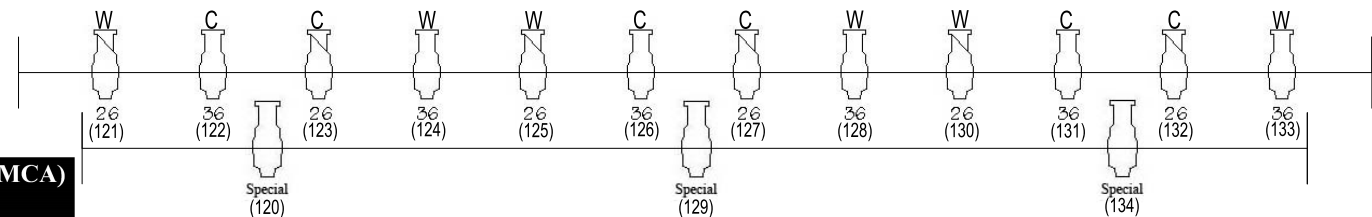

BACK OF STAGE

FRONT OF STAGE

MAIN FLOOR SEATING

LX - CATWALK

LX Fixture Legend:

| Symbol | Meaning |
|--------|---------------|
| W | Warm (R-02) |
| C | Cool (R-63) |
| OW | Open White |
| R | Red (R-26) |
| B | Blue (R-80) |
| O | Orange (R-23) |
| T | Tip |
| OH | Overhead |
| CYC | Cyclorama |
| (#s) | Dimmer Number |

| Front Area Wash: | |
|-------------------------|--------|
| Coverage Area | Symbol |
| Down Stage Warm / Cools | 1 |
| Mid Stage Warm / Cools | 2 |
| Up Stage Warm / Cools | 3 |

| Color Area Wash: | |
|--------------------------------|---------------|
| Coverage Area | Symbol |
| Down Stage Colors & Open White | 1 |
| Up Stage Colors & Open White | 2 |