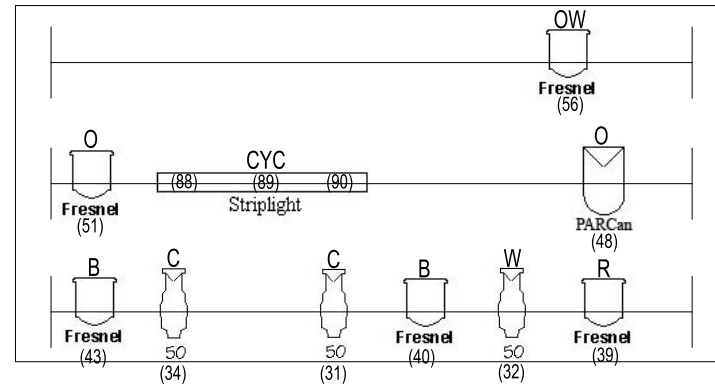

BACK OF STAGE

FRONT OF STAGE

MAIN FLOOR SEATING

LX - CATWALK

LX Fixture Legend:

| Symbol | Meaning |
|--------|---------------|
| W | Warm (R-02) |
| C | Cool (R-63) |
| OW | Open White |
| R | Red (R-26) |
| B | Blue (R-80) |
| O | Orange (R-23) |
| T | Tip |
| OH | Overhead |
| CYC | Cyclorama |
| (#s) | Dimmer Number |

| Front Area Wash: | |
|-------------------------|--------|
| Coverage Area | Symbol |
| Down Stage Warm / Cools | 1 |
| Mid Stage Warm / Cools | 2 |
| Up Stage Warm / Cools | 3 |

| Color Area Wash: | |
|--------------------------------|---------------|
| Coverage Area | Symbol |
| Down Stage Colors & Open White | 1 |
| Up Stage Colors & Open White | 2 |