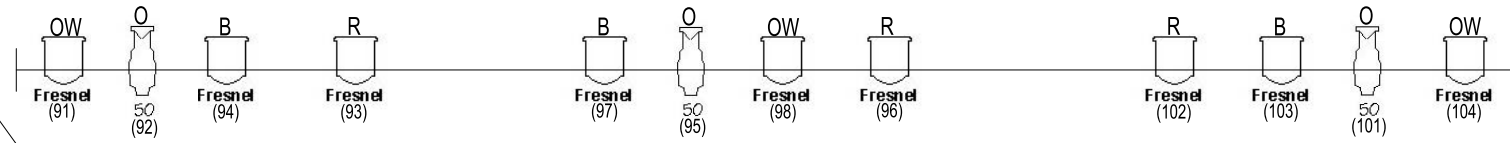

BACK OF STAGE

FRONT OF STAGE

MAIN FLOOR SEATING

LX - CATWALK

LX Fixture Legend:

| Symbol | Meaning |
|--------|---------------|
| W | Warm (R-02) |
| C | Cool (R-63) |
| OW | Open White |
| R | Red (R-26) |
| B | Blue (R-80) |
| O | Orange (R-23) |
| T | Tip |
| OH | Overhead |
| CYC | Cyclorama |
| (#s) | Dimmer Number |

| Front Area Wash: | |
|-------------------------|--------|
| Coverage Area | Symbol |
| Down Stage Warm / Cools | 1 |
| Mid Stage Warm / Cools | 2 |
| Up Stage Warm / Cools | 3 |

| Color Area Wash: | |
|--------------------------------|---------------|
| Coverage Area | Symbol |
| Down Stage Colors & Open White | 1 |
| Up Stage Colors & Open White | 2 |