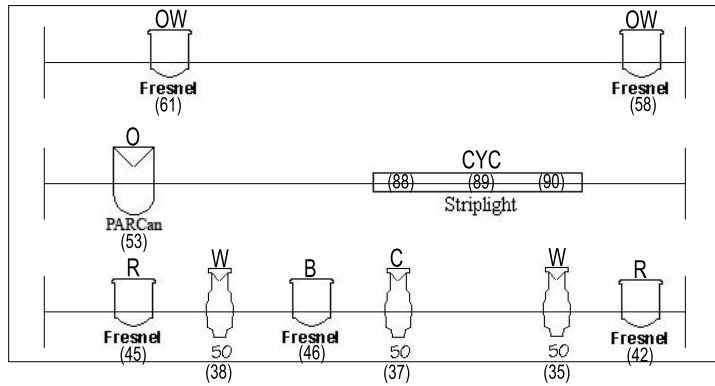

BACK OF STAGE

FRONT OF STAGE

MAIN FLOOR SEATING

LX - CATWALK

LX Fixture Legend:

| Symbol | Meaning |
|--------|---------------|
| W | Warm (R-02) |
| C | Cool (R-63) |
| OW | Open White |
| R | Red (R-26) |
| B | Blue (R-80) |
| O | Orange (R-23) |
| T | Tip |
| OH | Overhead |
| CYC | Cyclorama |
| (#s) | Dimmer Number |

| Front Area Wash: | |
|-------------------------|--------|
| Coverage Area | Symbol |
| Down Stage Warm / Cools | 1 |
| Mid Stage Warm / Cools | 2 |
| Up Stage Warm / Cools | 3 |

| Color Area Wash: | |
|--------------------------------|---------------|
| Coverage Area | Symbol |
| Down Stage Colors & Open White | 1 |
| Up Stage Colors & Open White | 2 |