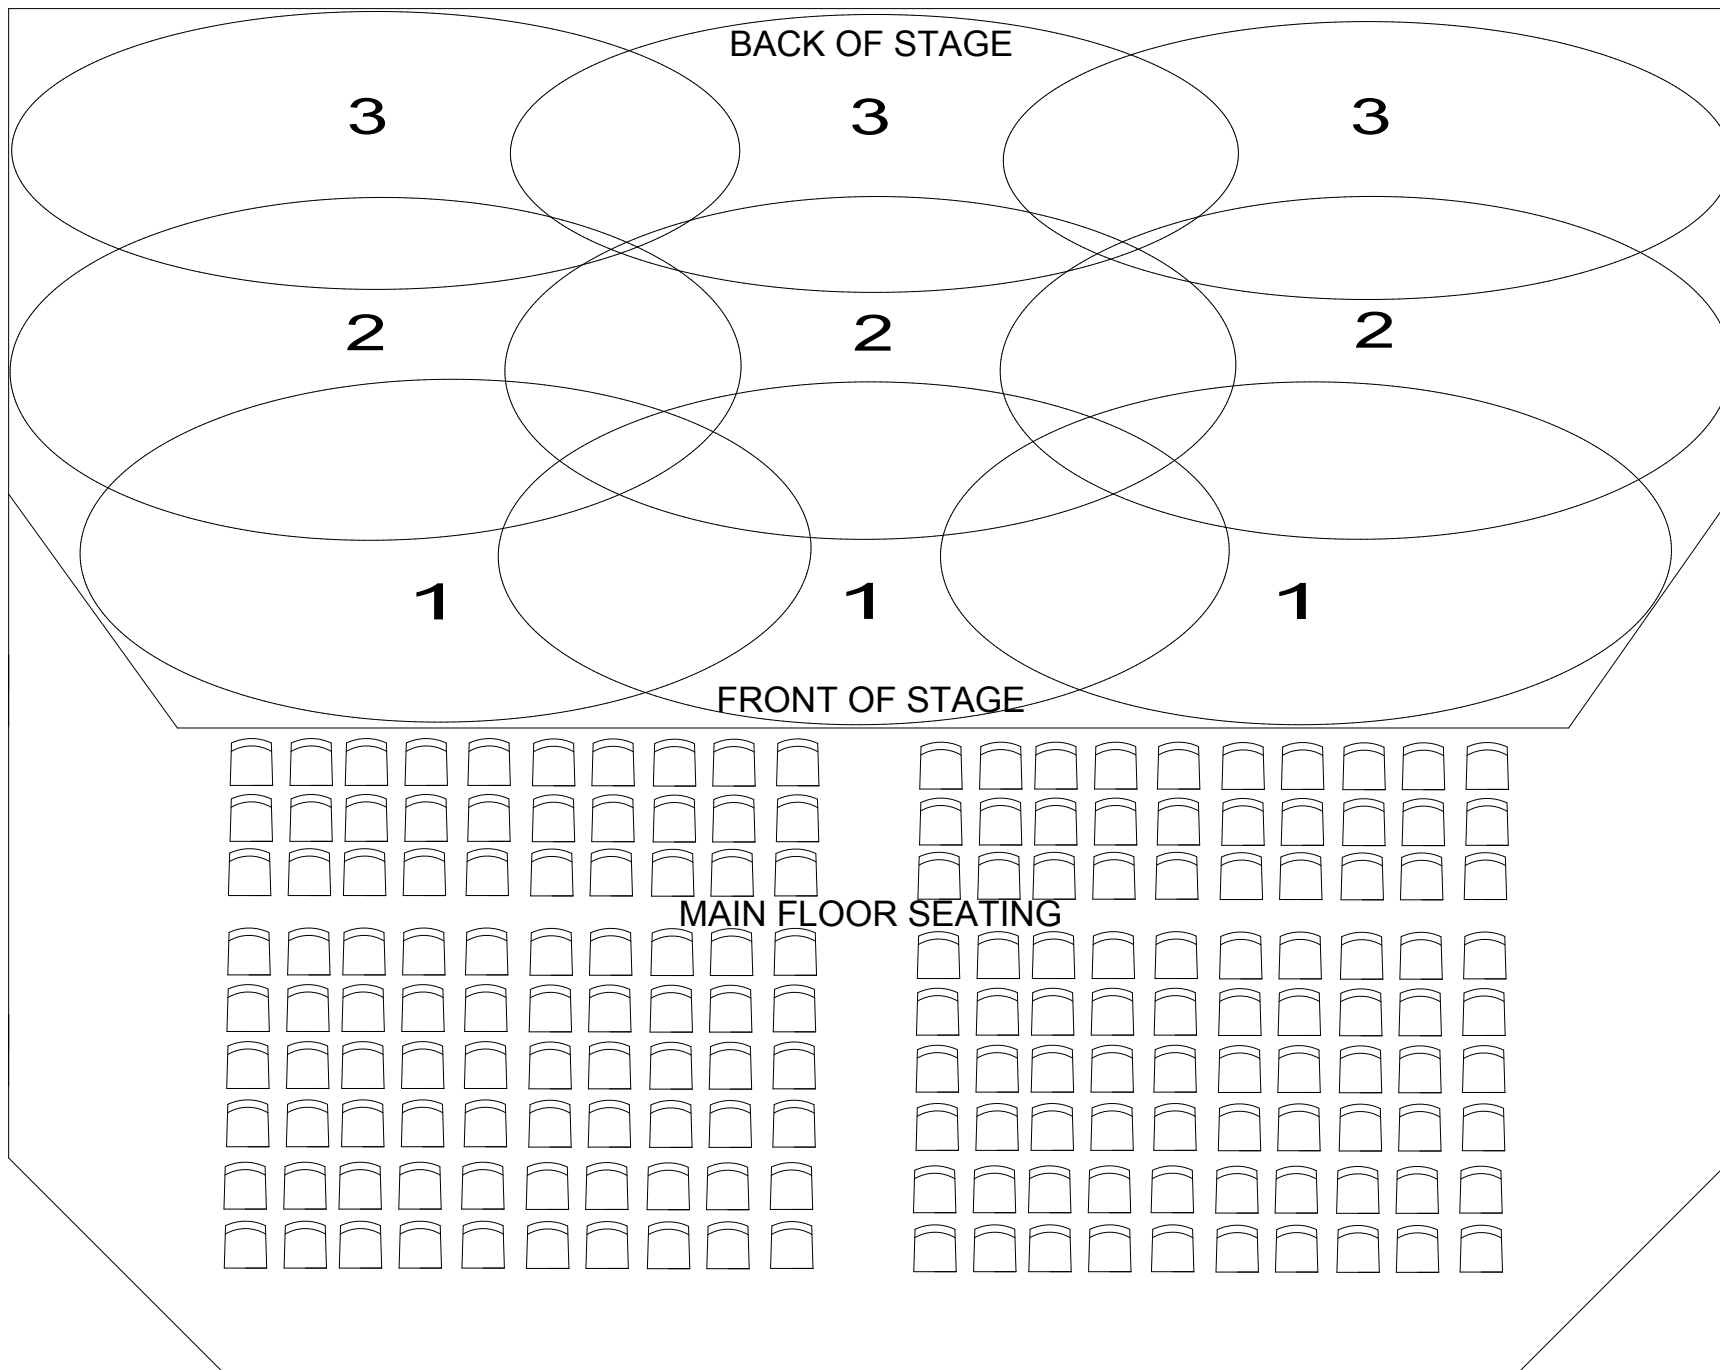

BACK OF STAGE

FRONT OF STAGE

MAIN FLOOR SEATING

LX - CATWALK

LX Fixture Legend:

| Symbol | Meaning |
|--------|---------------|
| W | Warm (R-02) |
| C | Cool (R-63) |
| OW | Open White |
| R | Red (R-26) |
| B | Blue (R-80) |
| O | Orange (R-23) |
| T | Tip |
| OH | Overhead |
| CYC | Cyclorama |
| (#s) | Dimmer Number |

| Front Area Wash: | |
|-------------------------|--------|
| Coverage Area | Symbol |
| Down Stage Warm / Cools | 1 |
| Mid Stage Warm / Cools | 2 |
| Up Stage Warm / Cools | 3 |

| Color Area Wash: | |
|--------------------------------|---------------|
| Coverage Area | Symbol |
| Down Stage Colors & Open White | 1 |
| Up Stage Colors & Open White | 2 |