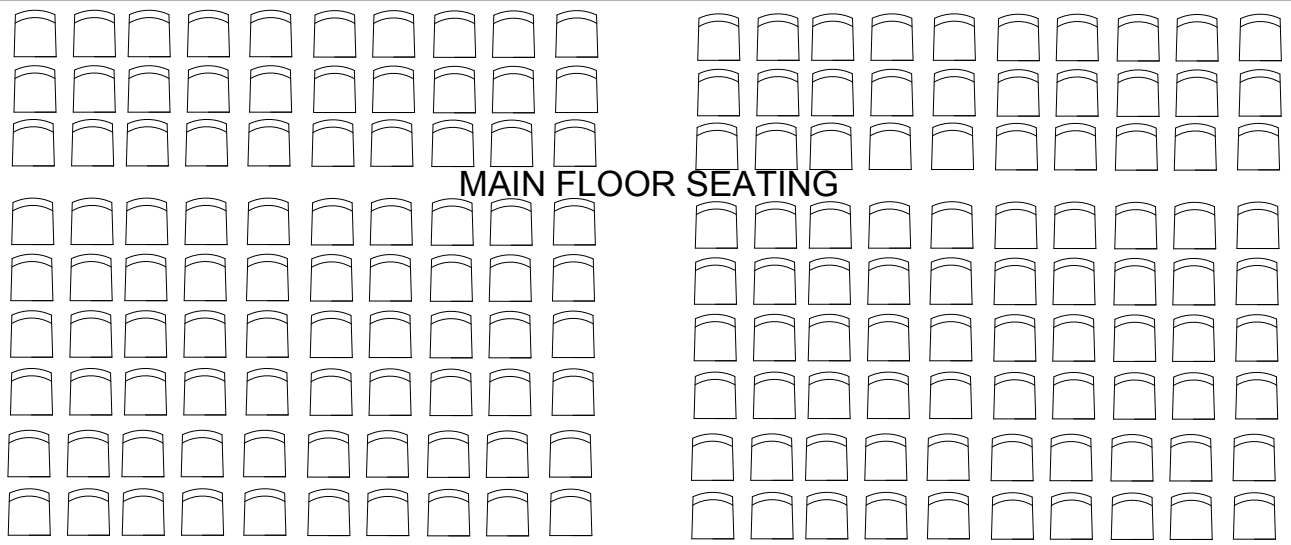

BACK OF STAGE

FRONT OF STAGE

MAIN FLOOR SEATING

LX - CATWALK

LX Fixture Legend:

| Symbol | Meaning |
|--------|---------------|
| W | Warm (R-02) |
| C | Cool (R-63) |
| OW | Open White |
| R | Red (R-26) |
| B | Blue (R-80) |
| O | Orange (R-23) |
| T | Tip |
| OH | Overhead |
| CYC | Cyclorama |
| (#s) | Dimmer Number |

| Front Area Wash: | |
|-------------------------|--------|
| Coverage Area | Symbol |
| Down Stage Warm / Cools | 1 |
| Mid Stage Warm / Cools | 2 |
| Up Stage Warm / Cools | 3 |

| Color Area Wash: | |
|--------------------------------|---------------|
| Coverage Area | Symbol |
| Down Stage Colors & Open White | 1 |
| Up Stage Colors & Open White | 2 |