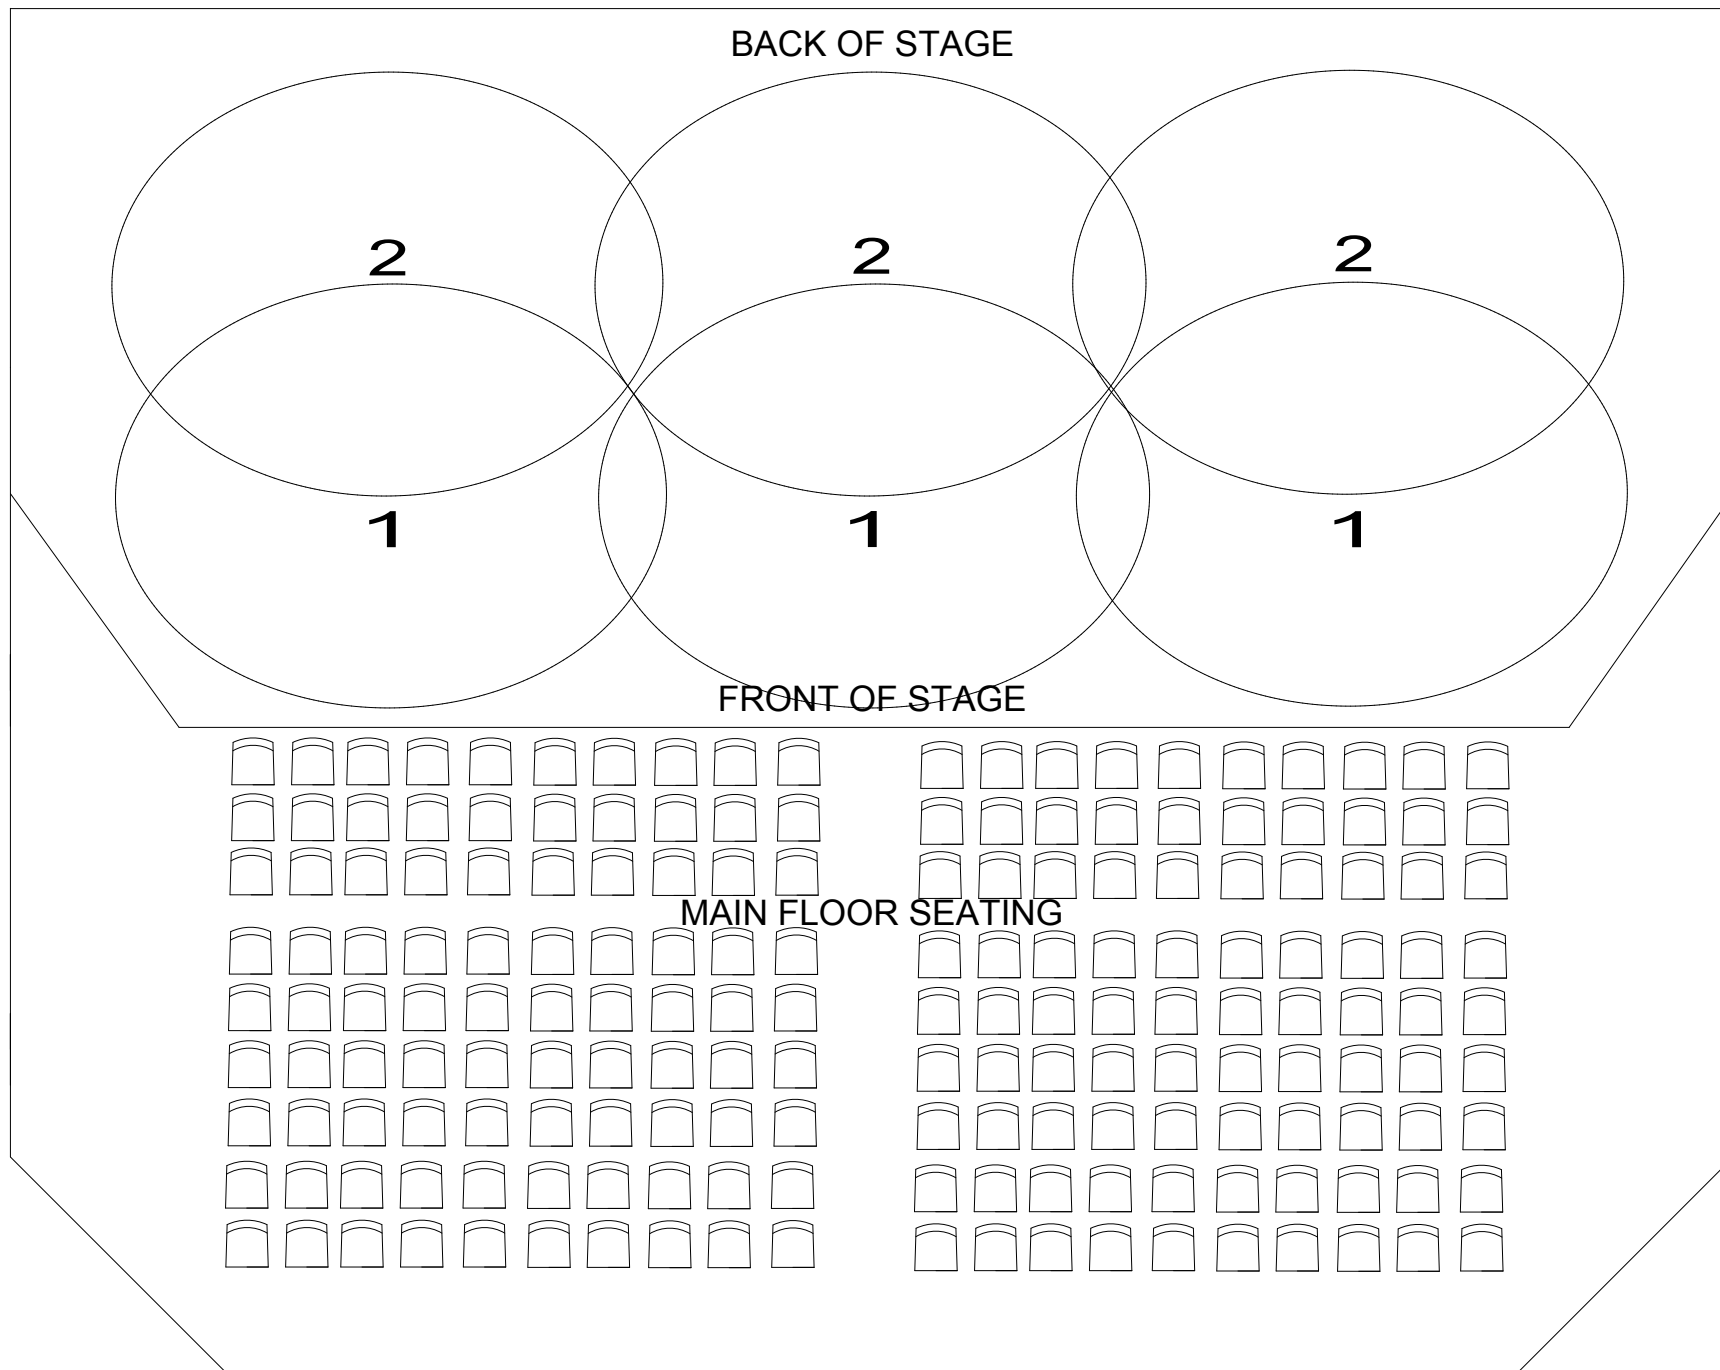

BACK OF STAGE

FRONT OF STAGE

MAIN FLOOR SEATING

LX - CATWALK

LX Fixture Legend:

| Symbol | Meaning |
|--------|---------------|
| W | Warm (R-02) |
| C | Cool (R-63) |
| OW | Open White |
| R | Red (R-26) |
| B | Blue (R-80) |
| O | Orange (R-23) |
| T | Tip |
| OH | Overhead |
| CYC | Cyclorama |
| (#s) | Dimmer Number |

| Front Area Wash: | |
|-------------------------|--------|
| Coverage Area | Symbol |
| Down Stage Warm / Cools | 1 |
| Mid Stage Warm / Cools | 2 |
| Up Stage Warm / Cools | 3 |

| Color Area Wash: | |
|--------------------------------|---------------|
| Coverage Area | Symbol |
| Down Stage Colors & Open White | 1 |
| Up Stage Colors & Open White | 2 |